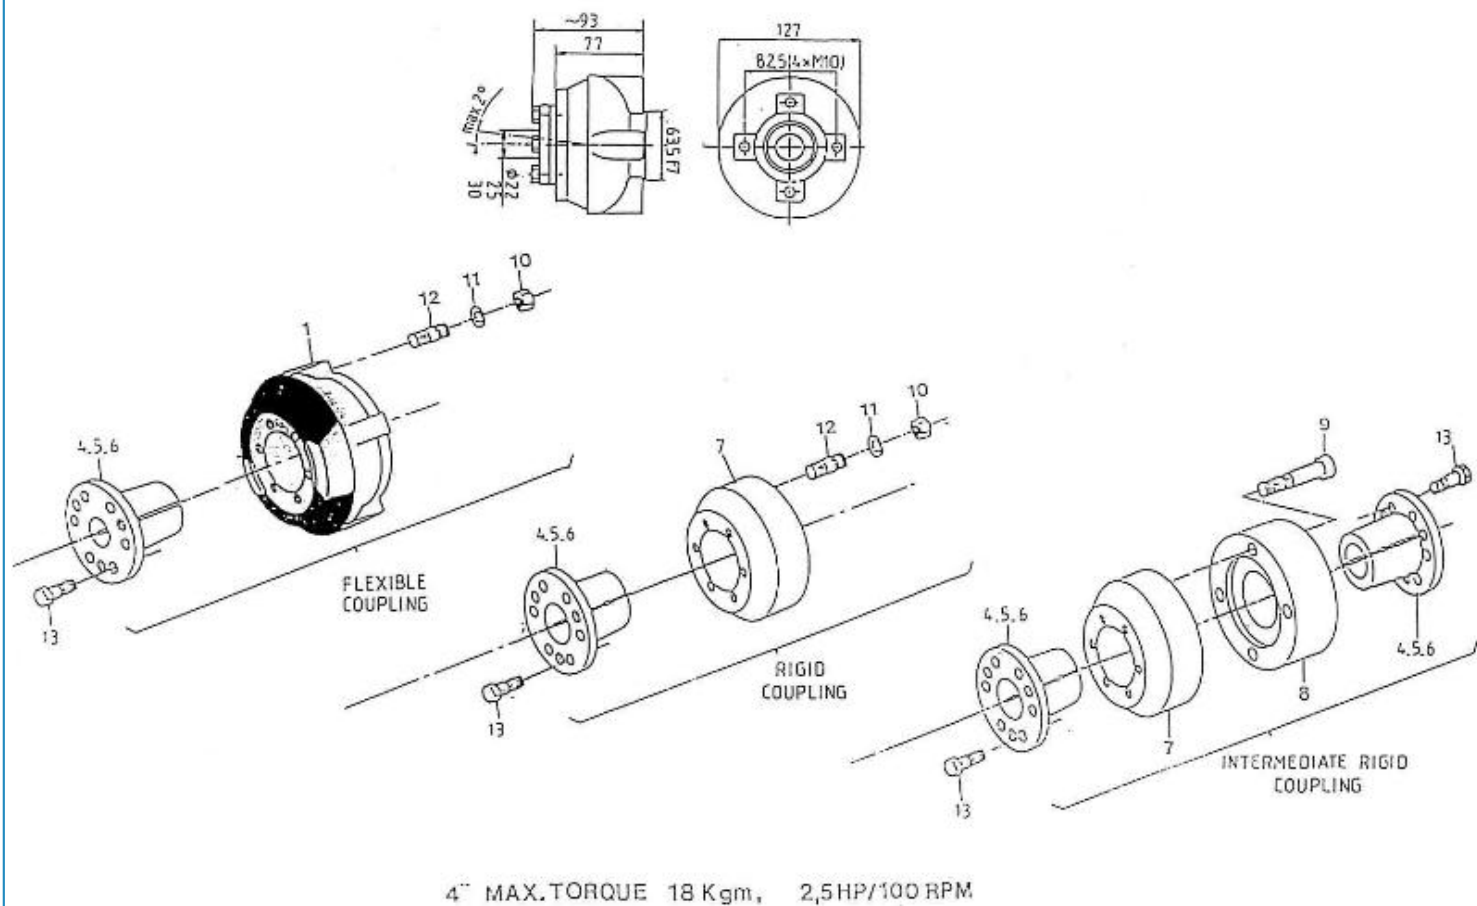

3.75HE STANDARD ENGINE / COUPLING

Part number	Item	Désignation article	Quantity
970300733	1	FLEXIBLE COUPLING 4 P	1
970301226	4	""CONE,CLAMPING 4"" 22""	1
970301104	5	""CONE,CLAMPING 4"" 25""	1
970301105	6	""CONE,CLAMPING 4"" 30""	1
970301221	8	COUPLING	1
970609157	9	BOLT,SOCK M10X 55	4
970119143	10	NUT, M10	4
970119136	11	WASHER,SPRING D10	4
970621020	12	STUD,M10X 22	4
970409603	13	BOLT,HEX M 8X 25	6