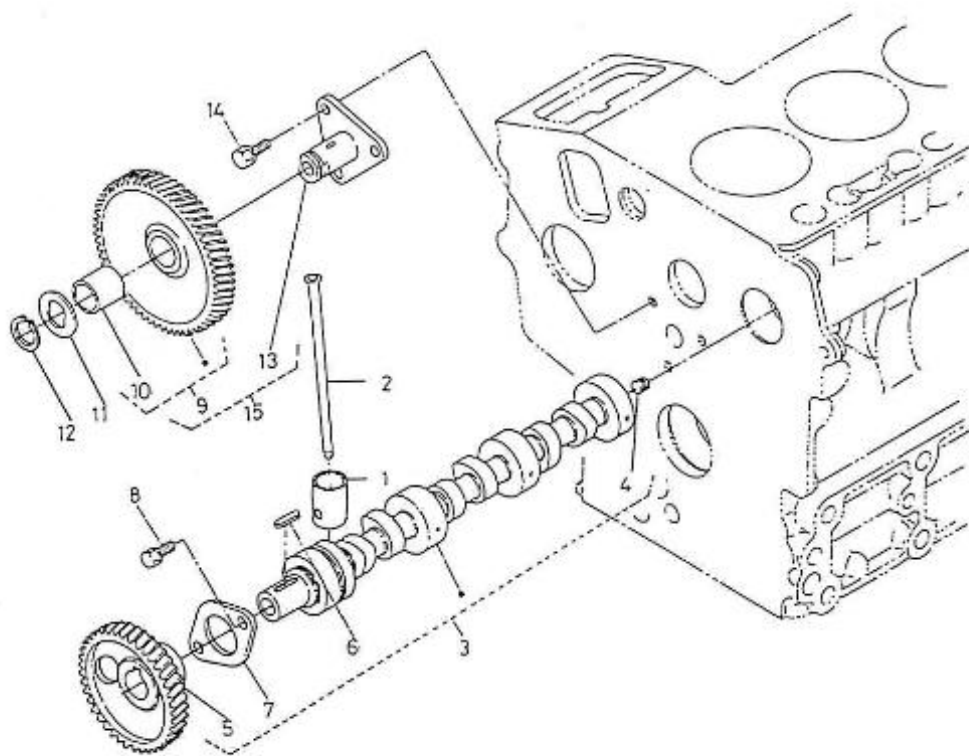

3.75HE STANDARD ENGINE / CAMSHAFT

Part number	Item	Désignation article	Quantity
970141101	1	TAPPET, CAMSHAFT 2.40	6
970307548	2	PUSH ROD	6
970307826	3	ASSY SHAFT,CAM	1
970302043	4	SCREW,SET	1
970141105	5	GEAR, CAMSHAFT 2.40	1
970141106	6	KEY, FEATHER CAMSHAFT 2.40-4.1	1
970141107	7	STOPPER, CAMSHAFT	1
970140123	8	BOLT ,M 6X12	2
970307542	9	COMP.GEAR,IDLE	1
970314198	10	BUSH	1
970307544	11	COLLAR,IDLE GEAR	1
970307545	12	RING,SNAP	1
970307546	13	SHAFT,IDLE GEAR	1
970490508	14	BOLT,M 6X 14	3