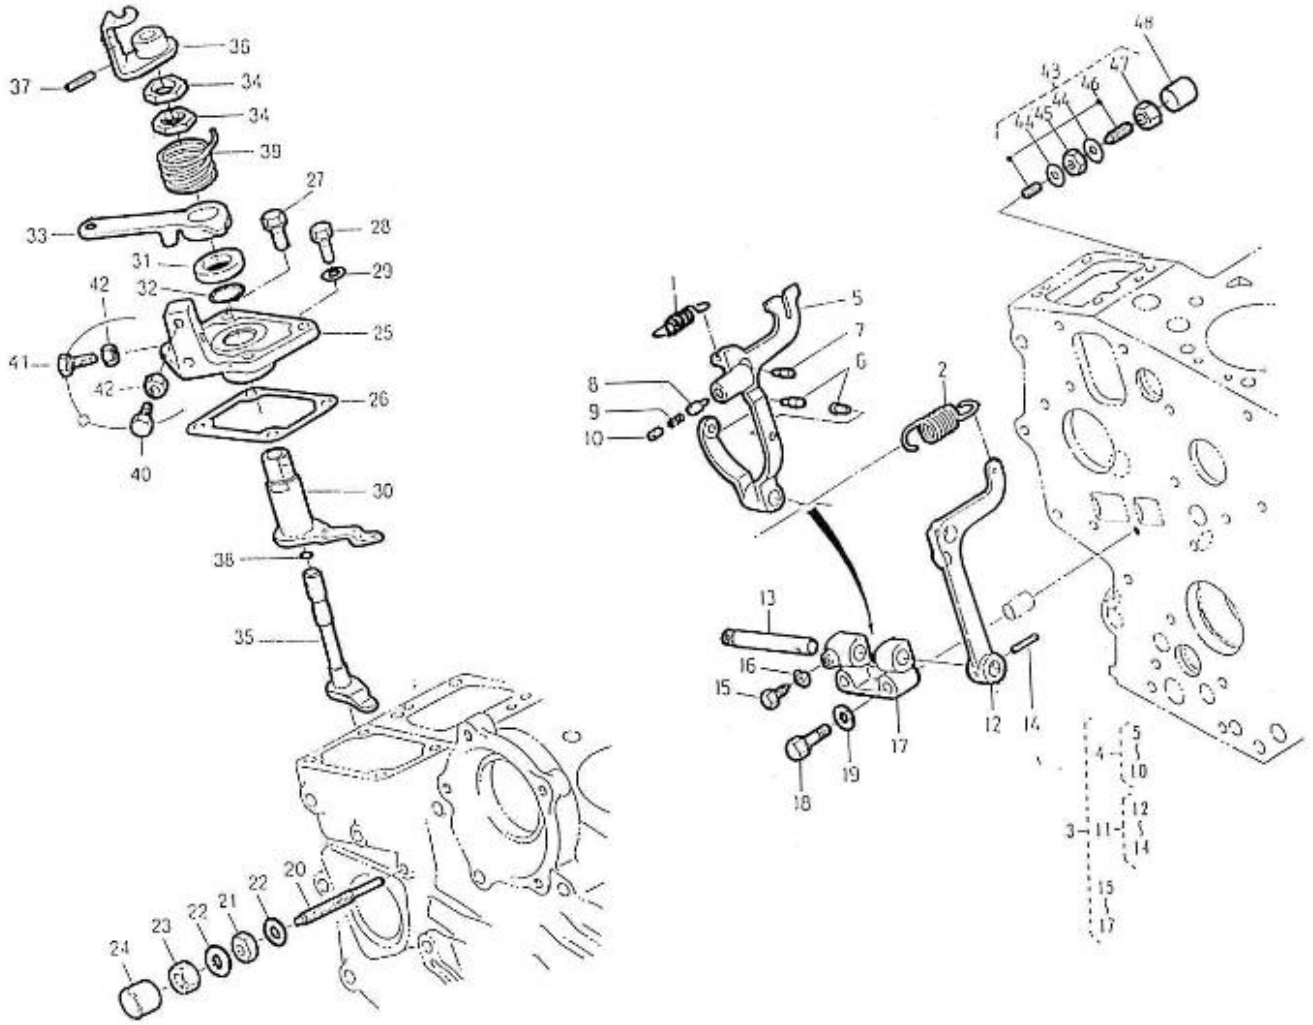

3.75HE STANDARD ENGINE / ACCELERATOR

Part number	Item	Désignation article	Quantity
970141314	1	SPRING, START GOVERNOR	1
970141313	2	SPRING, GOVERNOR N01 2.40	1
970313382	3	LEVER	1
970141317	4	LEVER, GOVERNOR FORK 1 CPL 2.4	1
970141318	11	LEVER, GOVERNOR FORK 2 CPL 2.4	1
970141318	12	LEVER, GOVERNOR FORK 2 CPL 2.4	1
970141319	13	SHAFT, GOVERNOR	1
970141320	14	PIN, LEVER GOVERNOR	1
970491322	15	BOLT	1
970300318	16	WASHER,SPRING D 5	1
970141318	17	LEVER, GOVERNOR FORK 2 CPL 2.4	1
970141325	18	BOLT, M6X35	2
970141326	19	WASHER, PLAIN D6	2
970140401	20	SCREW, REGULATOR	1
970142175	21	NUT,NOZZLE INJ.	1
970150403	22	RING,SEAL	2
970140404	23	NUT	1
970302411	24	CAP,NUT	1
970141312	25	COVER, SPEED CONTROL 2.40	1
970141311	26	GASKET, SPEED CONTROL 2.40	1
970490119	27	BOLT,M 6X 18	2
970490143	28	BOLT,M 6X 18	2
970150403	29	RING,SEAL	2
970141324	31	COLLAR, GOVERNOR 2.40	1
970141307	32	O-RING, GOVERNOR	1
970141306	33	LEVER, GOVERNOR	1
970141310	34	NUT	2
970141305	35	LEVER, SHAFT 2.40	1
970307616	36	LEVER,ENGINE STOP	1
970141320	37	PIN, LEVER GOVERNOR	1
970141303	38	O-RING, GOVERNOR	1
970141302	39	SPRING	1
970141301	40	BOLT, STOPPER ADJ.	2
970141327	41	BOLT	1
970151133	42	NUT,M 6	3
970307613	43	ASSY APPARATUS	1
970491131	44	WASHER,SEAL	2
970491129	45	NUT	1
970307614	46	ASSY BOLT,ADJUSTING	1
970141130	47	NUT, IDLE ASSEM.	1
970141132	48	CAP, BOLT COVER	1