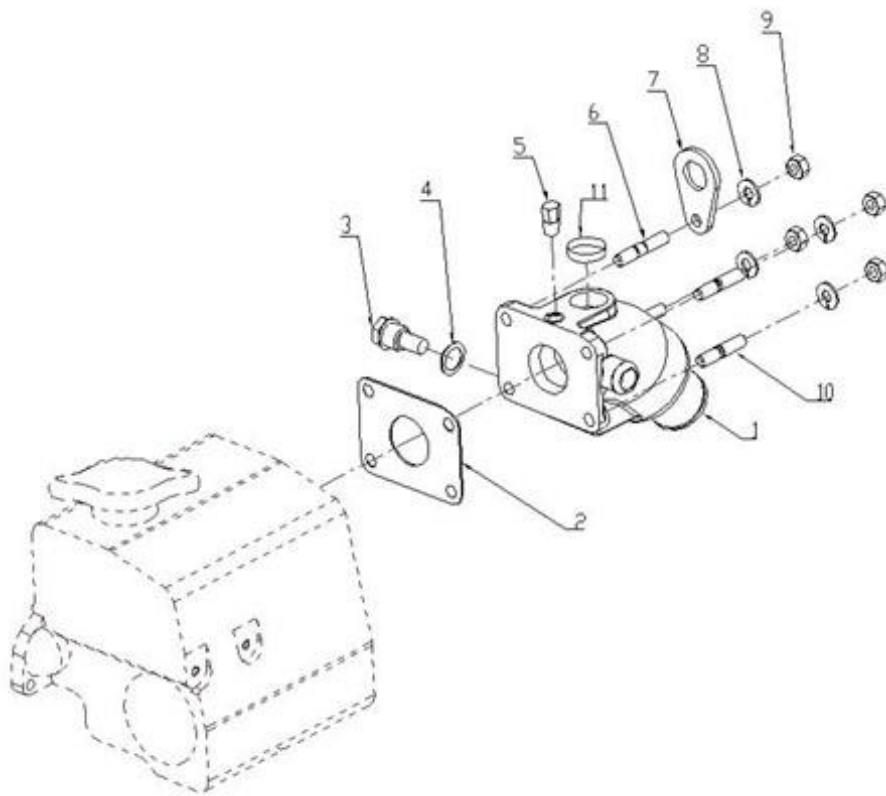

3.75HE STANDARD ENGINE / EXHAUST ELBOW

Part number	Item	Désignation article	Quantity
970307024APR	1	ENS.COUDE ECHAPP.DIA 40MM 2.4	1
970307015	2	GASKET	1
970494635	3	ANODE,ZINC CPL M16X1,5	1
970300199	4	GASKET,RING D16	1
970307265	5	PLUG,HEX 1/8	1
970300374	6	STUD,M 8X 30	1
970140901	7	HOOK, ENGINE 2.40	1
970119138	8	WASHER,SPRING D 8	4
970300079	9	NUT,M 8 SPECIAL	4
970300080	10	STUD,M 8X 25	3