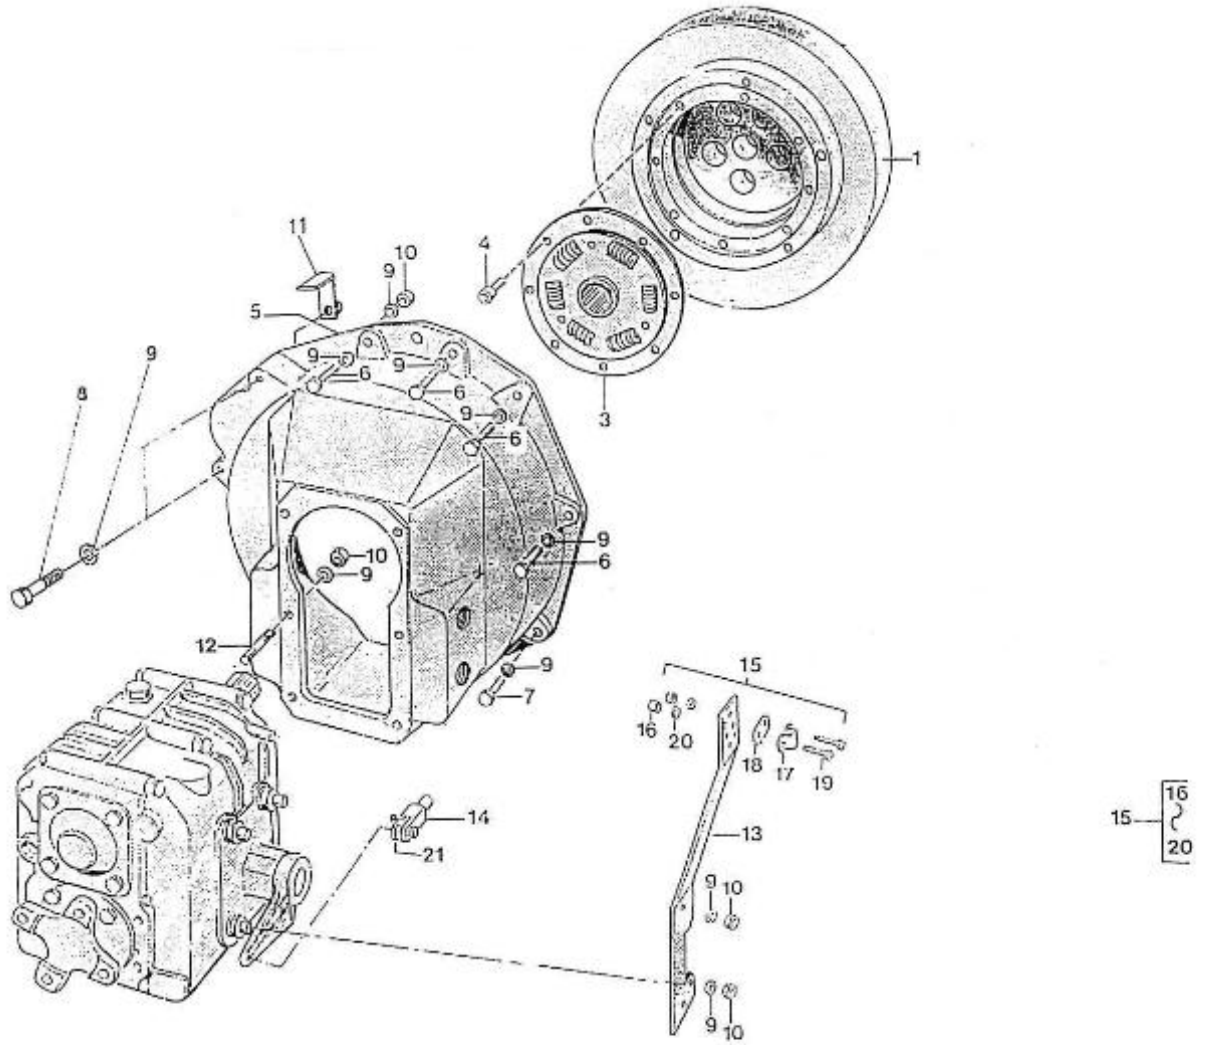

3.75HE STANDARD ENGINE / GEAR BOX FLANGE

Part number	Item	Désignation article	Quantity
970307013	1	COMP.FLYWHEEL	1
970776050	3	DAMPERPLATE,121 DIN	1
970119147	4	BOLT, SOCK M 6X12	8
970307193	5	HOUSING,FLYWHEEL	1
970635917	6	BOLT,SOCK M 8X 40	4
970635916	7	BOLT,SOCK M 8X 35	3
970301280	8	BOLT,HEX M 8X 90	2
970119139	9	WASHER,CORRUGATED D8	11
970027322	10	NUT,M 8	9
970302639	11	SUPP,MOUNTING STARTER MOTOR S5	1
970300057	12	STUD,M 8X 20	6
970300373	13	SUPPORT,CONTROL HBW	1
970830123	14	STRAP	1
970835020	15	CLAMP	1
970609904	16	NUT,M 5	2
QCC33010TF	17	THREADING COLLAR JACKET 33C	1
QCC33014TF	18	COUNTER PLATE 33/43C	1
970300317	19	BOLT,HEX M 5X 16	2
970300318	20	WASHER,SPRING D 5	2
970635106	21	PIN,COTTER 2X20 SST	1