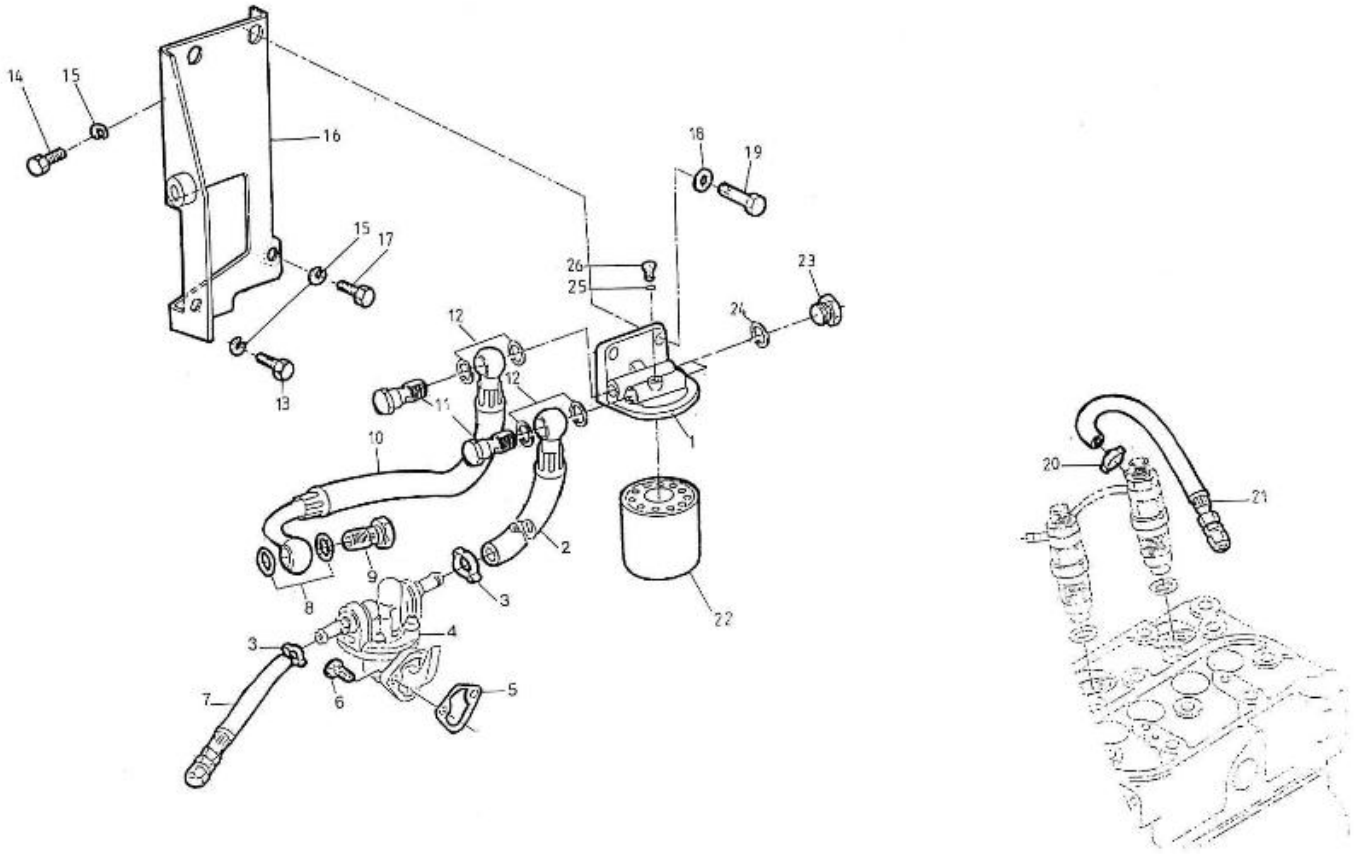

3.75HE STANDARD ENGINE / FUEL FILTER

Part number	Item	Désignation article	Quantity
970302494	1	SUPPORT,FUEL FILTER ELEMENT H-	1
970300298	2	HOSE,FUEL SUPPLY FILTER CPL.	1
970439306	3	CLAMP	2
970142501	4	PUMP,FUEL FEED 2. 40	1
970142512	5	GASKET,FUEL PUMP 2. 40	1
970491117	6	BOLT,M 6X 16	2
970302330	7	HOSE,FUEL SUPPLY CPL.	1
970300430	8	GASKET,RING D10	2
970300717	9	BOLT,BANJO M10X1,25	1
970300295	10	HOSE,FUEL SUPPLY INJ.PUMP CPL.	1
970432515	11	BOLT,BANJO M14X1,5	2
970300306	12	GASKET,RING D14	4
970497323	13	BOLT,HEX M 6X 80	1
970024005	14	BOLT,SOCK M 6X 20	1
970119149	15	WASHER, SPRING D 6	3
970307445	16	SUPPORT,FUEL FILTER ELEMENT H-	1
970302213	17	BOLT,HEX M 6X 70	1
970119135	18	WASHER,PLAIN D10	2
970635508	19	BOLT,HEX M10X 25	2
970310171	20	CLAMP	3
970300293	21	HOSE,FUEL RETURN CPL.	1
970622350	22	FILTER,FUEL	1
970875506	23	PLUG	1
970300306	24	GASKET,RING D14	1
970300288	25	GASKET,M8	1
970832061	26	BOLT	1