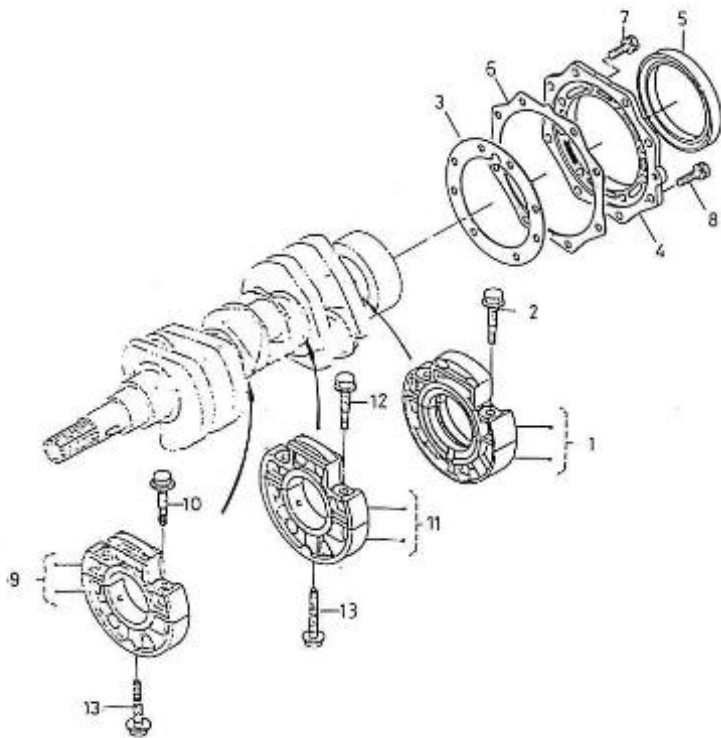

3.75HE STANDARD ENGINE / CRANKSHAFT-BEARINGS

Part number	Item	Désignation article	Quantity
970307466	1	ASSY CASE,MAIN BRG	1
970141533	2	BOLT, BEARING CASE	2
970141506	3	GASKET, BEARING CASE 2.40	1
970141535	4	COVER, BEARING CASE 2.40	1
970141529	5	SEAL, OIL	1
970141508	6	GASKET, BEARING CASE COVER 2.4	1
970491536	7	BOLT,M 6X 20	8
970141537	8	BOLT, M6X22	8
970307468	9	ASSY CASE,MAIN BRG 1	1
970141533	10	BOLT, BEARING CASE	2
970307837	11	ASSY CASE,MAIN BRG 2	1
970141533	12	BOLT, BEARING CASE	2
970141539	13	BOLT, BEARING CASE N02	2