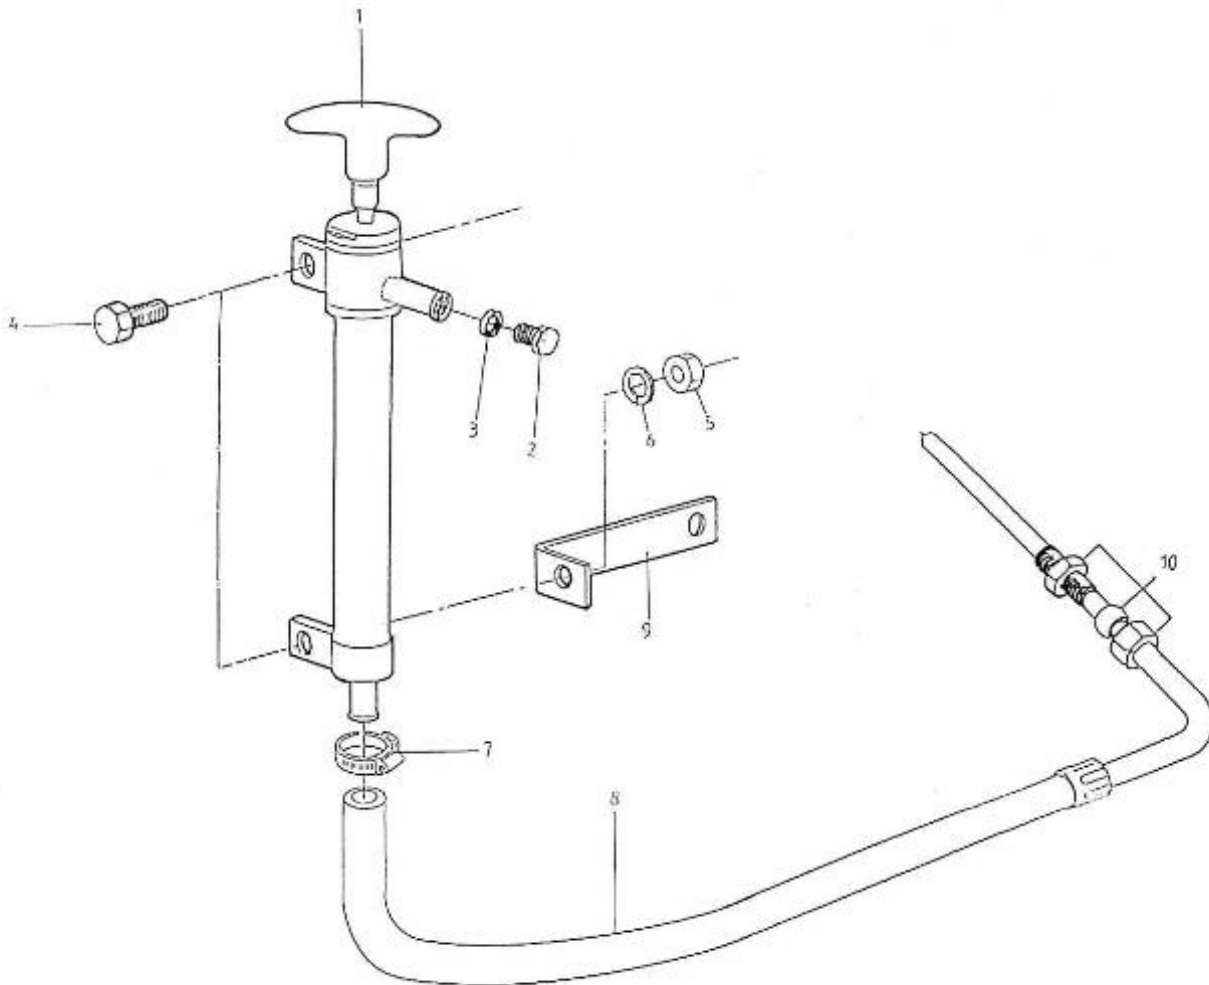

3.75HE STANDARD ENGINE / OIL DRAIN PUMP

Part number	Item	Désignation article	Quantity
970439302	1	PUMP,OIL EXTRACTION	1
970832061	2	BOLT	1
970300288	3	GASKET,M8	1
970439910	4	BOLT,HEX M 6X 16	2
970635460	5	NUT,M 6	1
970119149	6	WASHER, SPRING D 6	1
970439306	7	CLAMP	1
970307140	8	HOSE	1
970307966	8	DRAIN OIL PIPE	1
970307019	9	BRACKET	1
970310026	10	CONNECTION	1
970302482	10	BOLT,BANJO M12X1,25	1
970300325	11	RING,SEAL D12	2
970307264	12	CLAMP	1