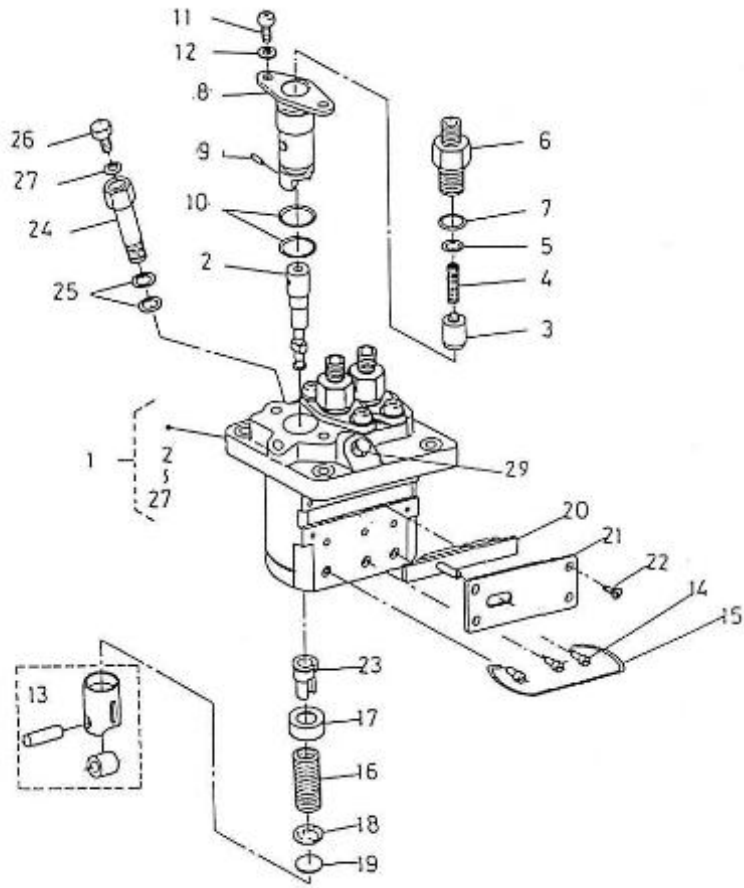

3.75HE STANDARD ENGINE / INJECTION AND FEED PUMPS

Part number	Item	Désignation article	Quantity
970307860	1	ASSY PUMP,INJECTION	1
970307603	2	ASSY PLUNGER	3
970142147	3	VALVE,INJ.PUMP 2. 40HE	3
970142148	4	SPRING,INJ.PUMP	3
970142149	5	GASKET,RING INJ.PUMP 2.40	3
970307604	6	BRACKET	3
970142151	7	O-RING,INJ.PUMP	3
970302918	8	FLANGE,SLEEVE	3
970302919	9	PIN,JOINT	3
970142161	10	O-RING,INJ.PUMP	6
970303946	11	SCREW	6
970307605	12	WASHER,TONGUED	6
970142165	13	TAPPET,INJ.PUMP CPL.	3
970303947	14	PIN,TAPPET GUIDE	3
970307865	15	PIN,CLAMP	1
970142159	16	SPRING,INJ.PUMP	3
970303949	17	SEAT,SPRING -UPPER-	3
970303950	18	SEAT,SPRING -LOWER-	3
970303951	19	SHIM	1
970307866	20	RACK,CONTROL	1
970307867	21	PLATE	1
970303954	22	SCREW	4
970142168	23	SLEEVE,CONTROL	2
970307609	24	SCREW,FOLLOW	1
970307610	25	GASKET,COPPER	2
970307611	26	SCREW	1
970307612	27	GASKET	1