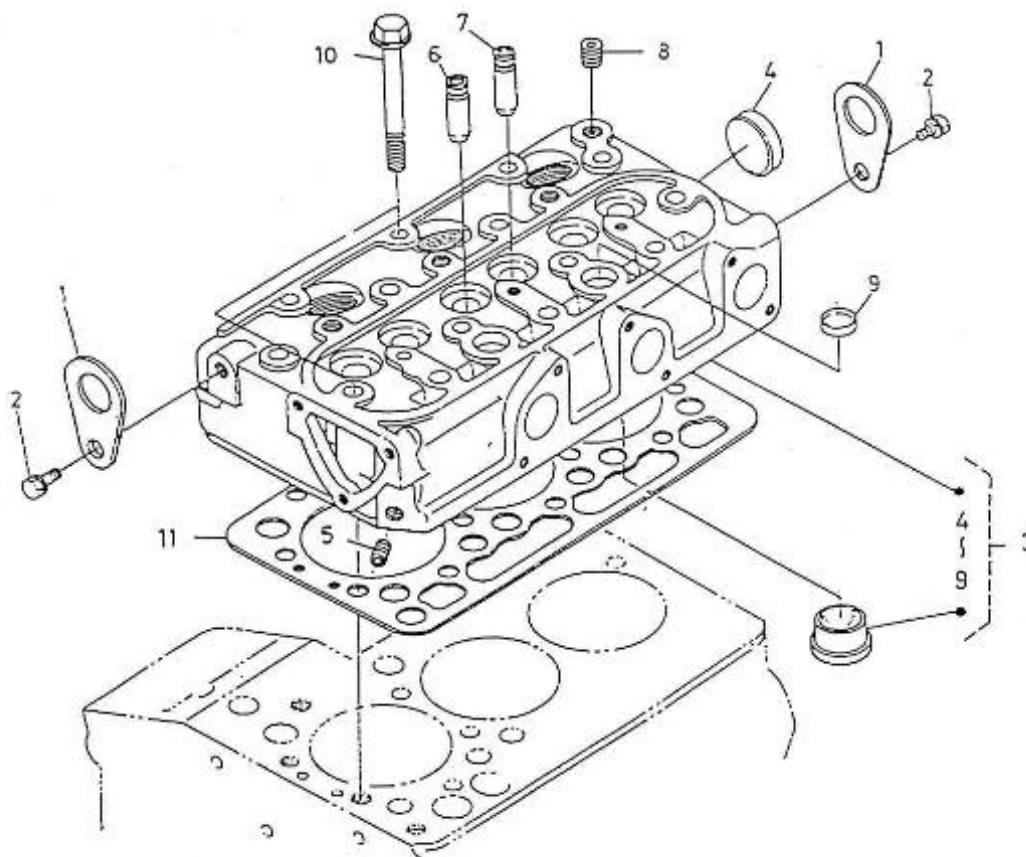

3.75HE STANDARD ENGINE / CYLINDER HEAD

Part number	Item	Désignation article	Quantity
970140901	1	HOOK, ENGINE 2.40	2
970313311	2	BOLT	2
970307835	3	COMP.CYLINDER HEAD	1
970140904	4	CAP, FREEZE	1
970490107	5	PLUG, SOCK	1
970140922	6	GUIDE, VALVE INTAKE 2.40HE	3
970140923	7	GUIDE, VALVE EXHAUST 2.40	3
970140908	8	PLUG, CYL.HEAD 2.40	1
970302722	9	CAP, FREEZE	2
970140912	10	BOLT, CYL.HEAD 2.40	14
970307836	11	GASKET, CYL.HEAD NA	1