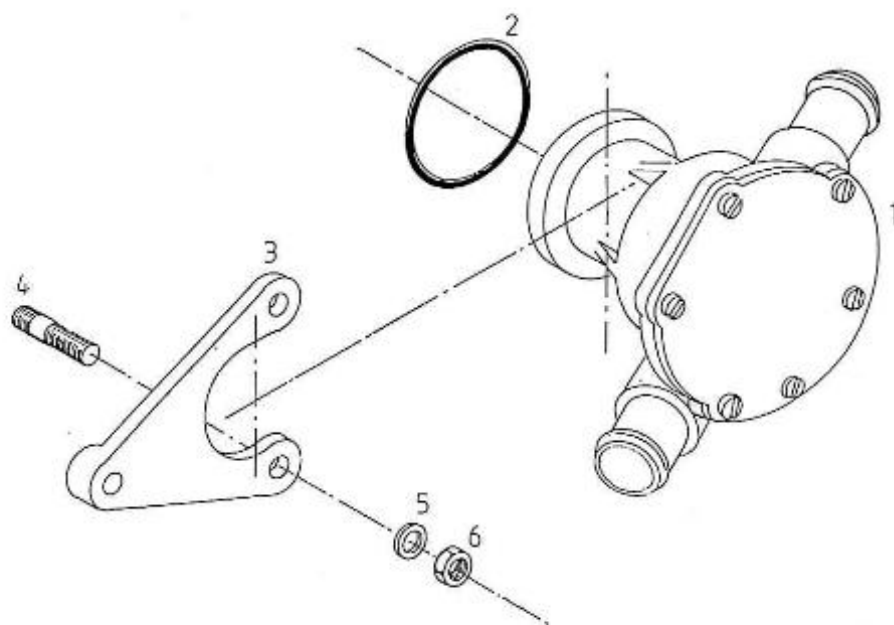

3.75HE STANDARD ENGINE / SEA WATER PUMP

Part number	Item	Désignation article	Quantity
970307808	1	PUMP,WATER	1
970494025	2	O-RING	1
970154026	4	STUD,M 6X 22	3
970609602	5	WASHER,CORRUGATED D 6	3
970635460	6	NUT,M 6	3