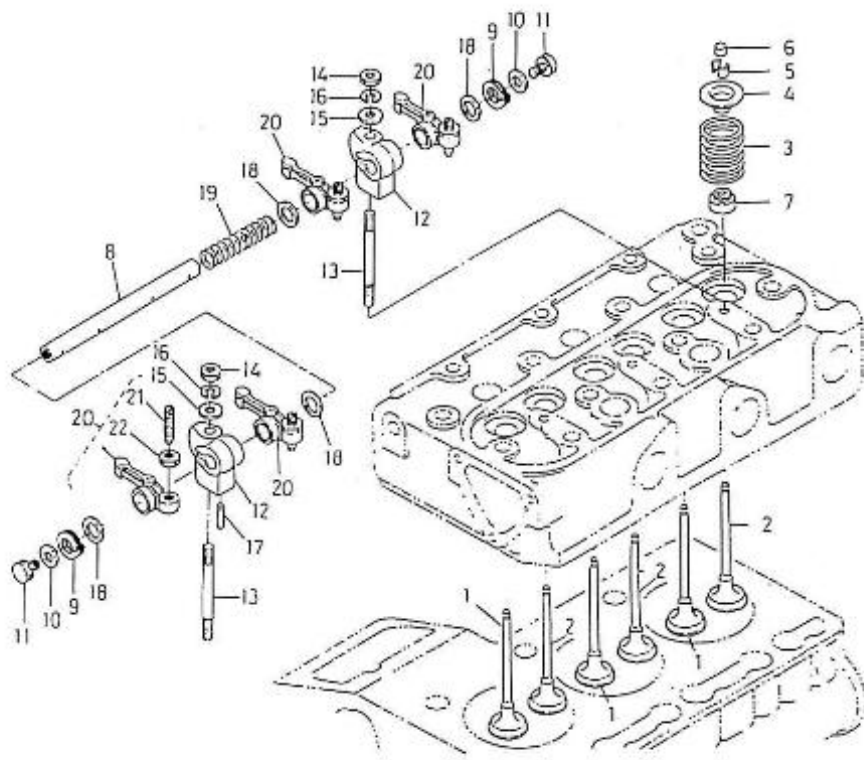

3.75HE STANDARD ENGINE / VALVES AND SPRINGS

Part number	Item	Désignation article	Quantity
970141001	1	VALVE, INTAKE 2.40	3
970141002	2	VALVE, EXHAUST 2.40	3
970141003	3	SPRING, VALVE 2.40	6
970141004	4	RETAINER, VALVE SPRING	6
970141005	5	COLLAR, VALVE SPRING 2.40	12
970141007	6	CAP, VALVE	6
970307541	7	SEAL, VALVE STEM	6
970307827	8	SHAFT, ROCKER ARM	1
970141009	9	SPRING, ROCKER ARM 2.40	2
970141013	10	WASHER, ROCKER ARM SHAFT 2.40	2
970141015	11	BOLT, M6X10	2
970141011	12	BRACKET, ROCKER ARM 2.40	3
970141012	13	STUD, CYL. HEAD 2.40	3
970151133	14	NUT, M 6	3
970141326	15	WASHER, PLAIN D6	3
970119149	16	WASHER, SPRING D 6	3
970141010	17	SCREW, ADJ. ROCKER ARM 2.40	1
970141016	18	WASHER, ROCKER ARM 2.40	2
970141017	19	SPRING, ROCKER ARM 2.40	2
970141019	20	ASSY, ROCKER ARM 2.40HE	6
970141022	21	SCREW, ADJ. ROCKER ARM	6
970141023	22	NUT, ROCKER ARM 2.40	6