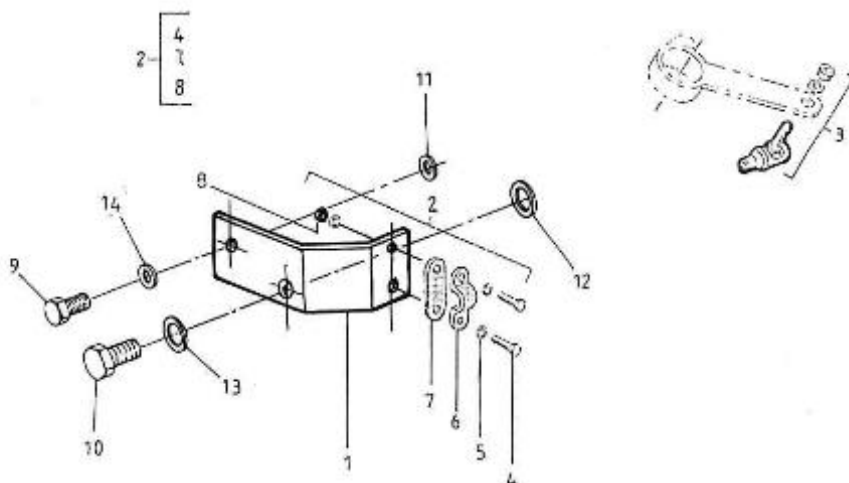

3.75HE STANDARD ENGINE / SPEED REGULATOR

Part number	Item	Désignation article	Quantity
970307824D	1	SUPPORT CDE GAZ N2.10 AU N3.21	0
970835020	2	CLAMP	1
970830124	3	JOINT	1
970300317	4	BOLT,HEX M 5X 16	2
970300318	5	WASHER,SPRING D 5	4
QCC33010TF	6	THREADING COLLAR JACKET 33C	1
QCC33014TF	7	COUNTER PLATE 33/43C	1
970609904	8	NUT,M 5	2
970439910	9	BOLT,HEX M 6X 16	1
970639903	10	BOLT,HEX M 8X 16	1
970635459	11	WASHER,PLAIN D 6	1
970027323	12	WASHER,PLAIN D 8	1
970119139	13	WASHER,CORRUGATED D8	1
970609602	14	WASHER,CORRUGATED D 6	1