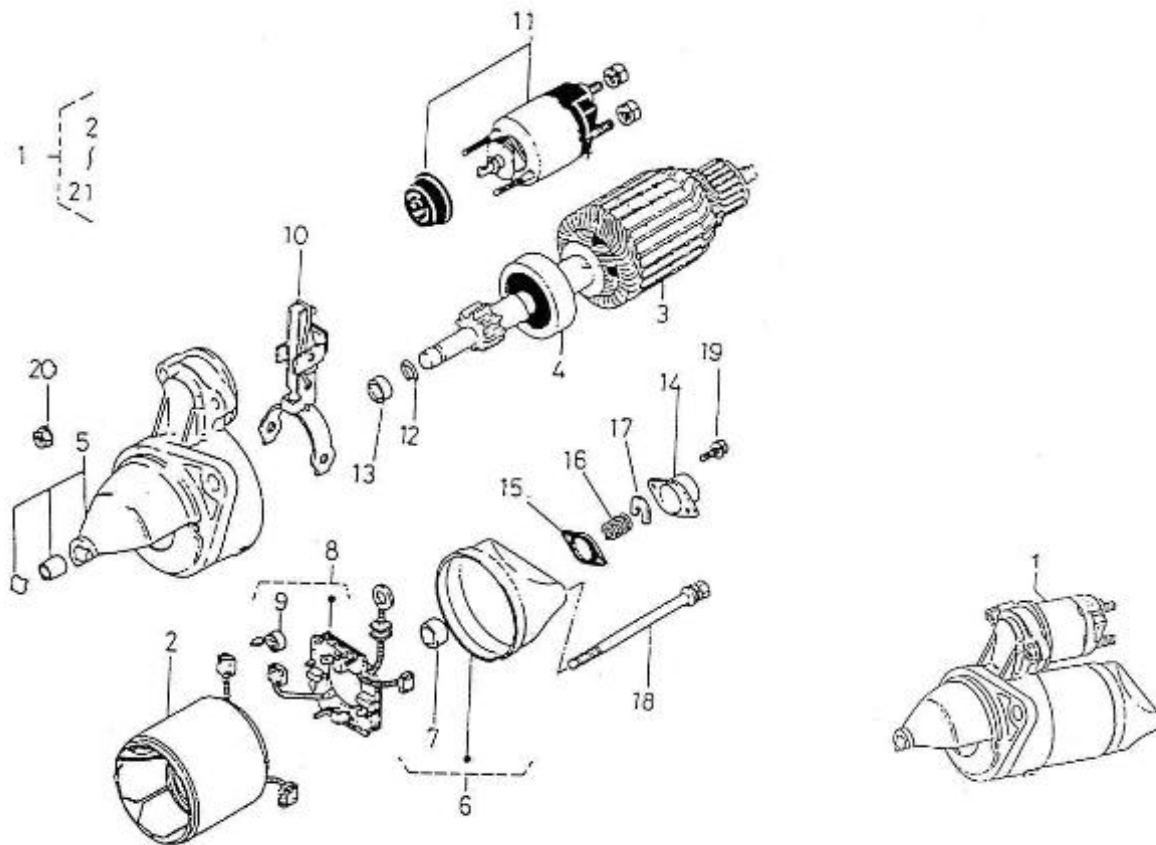

3.75HE STANDARD ENGINE / STATER - DETAILS

Part number	Item	Désignation article	Quantity
970497303	1	STARTER,MOTOR 12V 0,8KW 1P	1
970497302	2	STATOR,2. 60 3. 90	1
970497304	3	ROTOR,STARTER 2.40	1
970497305	4	CLUTCH,STARTER MOTOR 2.60	1
970497312	6	FRAME,END STARTER MOTOR 2.60-3	1
970497315	7	BUSHING,REAR STARTER MOTOR 2.6	1
970497317	8	HOLDER,BRUSH CPL.STARTER 2.60-	1
970497318	9	SPRING,BUSH	4
970307855	10	LEVER,DRIVE	1
970497355	11	SWITCH,MAGNETIC	1
970497332	12	PIN,SNAP	1
970497333	13	BUSH,FRONT STARTER MOTOR	1
970497334	14	CAP,END FRAME	1
970497335	15	SEAL	1
970497336	16	SPRING,BRAKE	1
970497337	17	PLATE,LOCK STARTER MOTOR	1
970497338	18	BOLT,STARTER MOTOR 2.60-3.90	2
970497339	19	SCREW,WITH WASHER	2
970497340	20	NUT	2