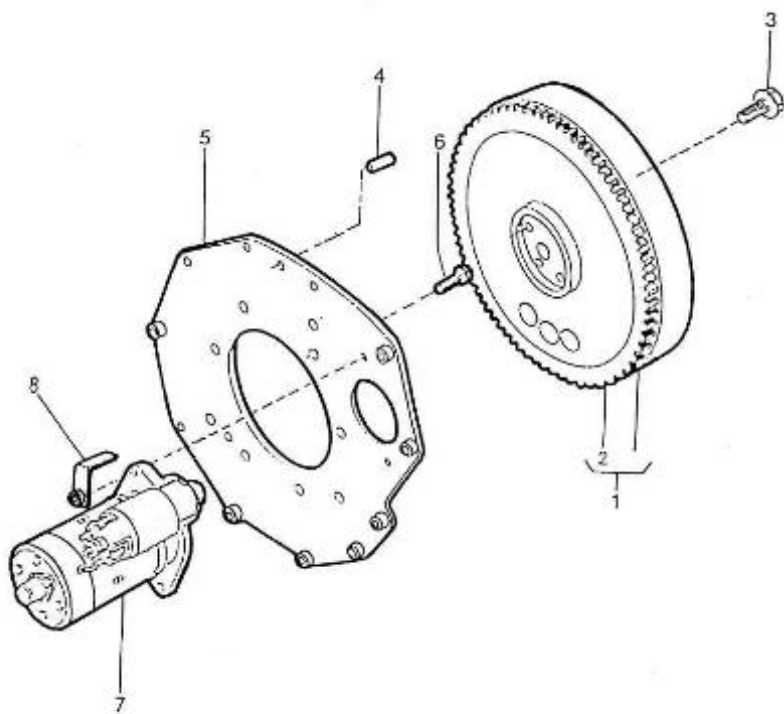

3.75HE STANDARD ENGINE / FLYWHEEL

Part number	Item	Désignation article	Quantity
970307013	1	COMP.FLYWHEEL	1
970141703	2	GEAR, FLYWEEL 2.40	1
970307575	3	BOLT, FLYWHEEL	5
970490111	4	PIN, CYLINDRICAL	1
970307576	5	PLATE, REAR END	1
970490919	6	BOLT, M 8 X 16	10
970497303	7	STARTER, MOTOR 12V 0,8KW 1P	1
970302639	8	SUPP, MOUNTING STARTER MOTOR S5	1