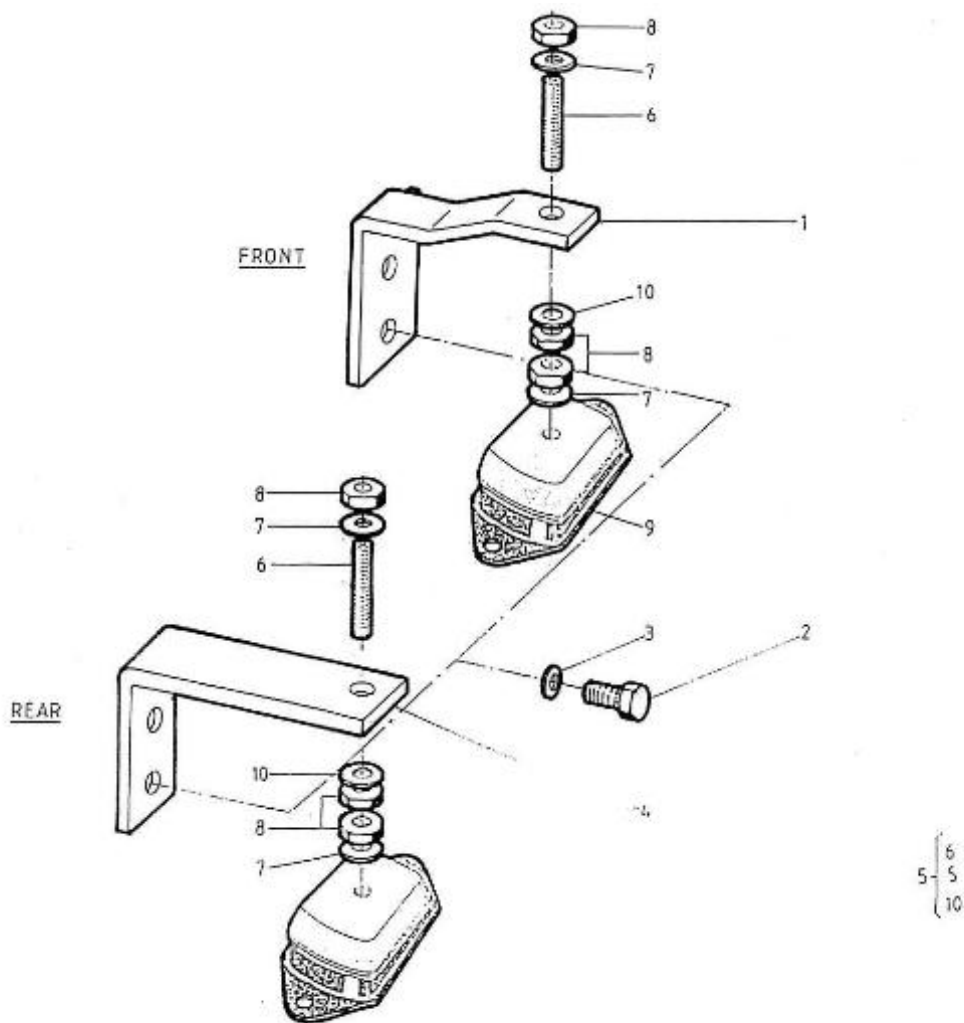

3.75HE STANDARD ENGINE / SUPPORT AND MOUNTING

Part number	Item	Désignation article	Quantity
970307026	1	SUPPORT,MOUNT	2
970499051	2	BOLT,HEX M10X1,25X 30	8
970119136	3	WASHER,SPRING D10	8
970307032	4	ENGINE MOUNT	2
48190020	5	ELASTICAL MOUNT	4
970300051	6	STUD,M12X 80	1
970409154	7	WASHER,SPRING D12	2
970607318	8	NUT, M12	3
48190020	9	ELASTICAL MOUNT	1
970409153	10	WASHER,PLAIN D12	1