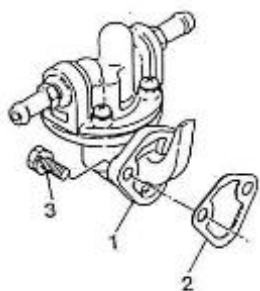

3.75HE STANDARD ENGINE / FEED PUMP

Part number	Item	Désignation article	Quantity
970142501	1	PUMP,FUEL FEED 2. 40	1
970142512	2	GASKET,FUEL PUMP 2. 40	1
970491117	3	BOLT,M 6X 16	2