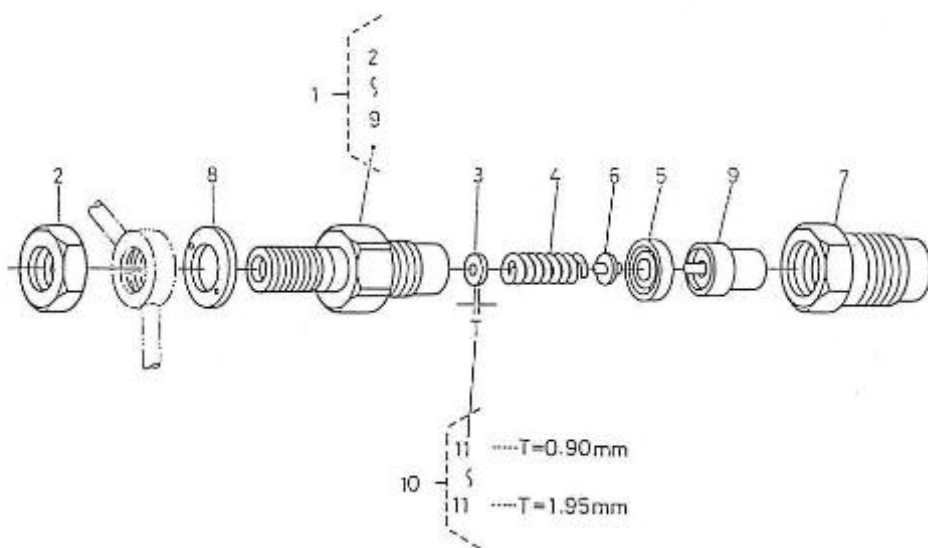

3.75HE STANDARD ENGINE / INJECTION NOZZLE

Part number	Item	Désignation article	Quantity
970307587	1	ASSY HOLDER,NOZZLE	3
970142175	2	NUT,NOZZLE INJ.	3
970302825	3	SPACER,ADJ.NOZZLE STD. 0.900	3
970142171	4	SPRING,NOZZLE FUEL	3
970142173	5	PIECE,DISTANCE NOZZLE INJ.	3
970142170	6	ROD,PUSH NOZZLE FUEL	3
970307595	7	NUT	3
970302826	8	WASHER,NOZZLE INJ.	3
970307596	9	PIECE,NOZZLE	3
970142200	10	SET,SPACER NOZZLE	1
970142180	11	SPACER,NOZZLE INJ. 0,975MM	1
970302825	11	SPACER,ADJ.NOZZLE STD. 0.900	1
970142179	11	SPACER,NOZZLE INJ. 0,950MM	1
970142181	11	SPACER,NOZZLE INJ. 1,000MM	1
970142178	11	SPACER,NOZZLE INJ. 0,925MM	1