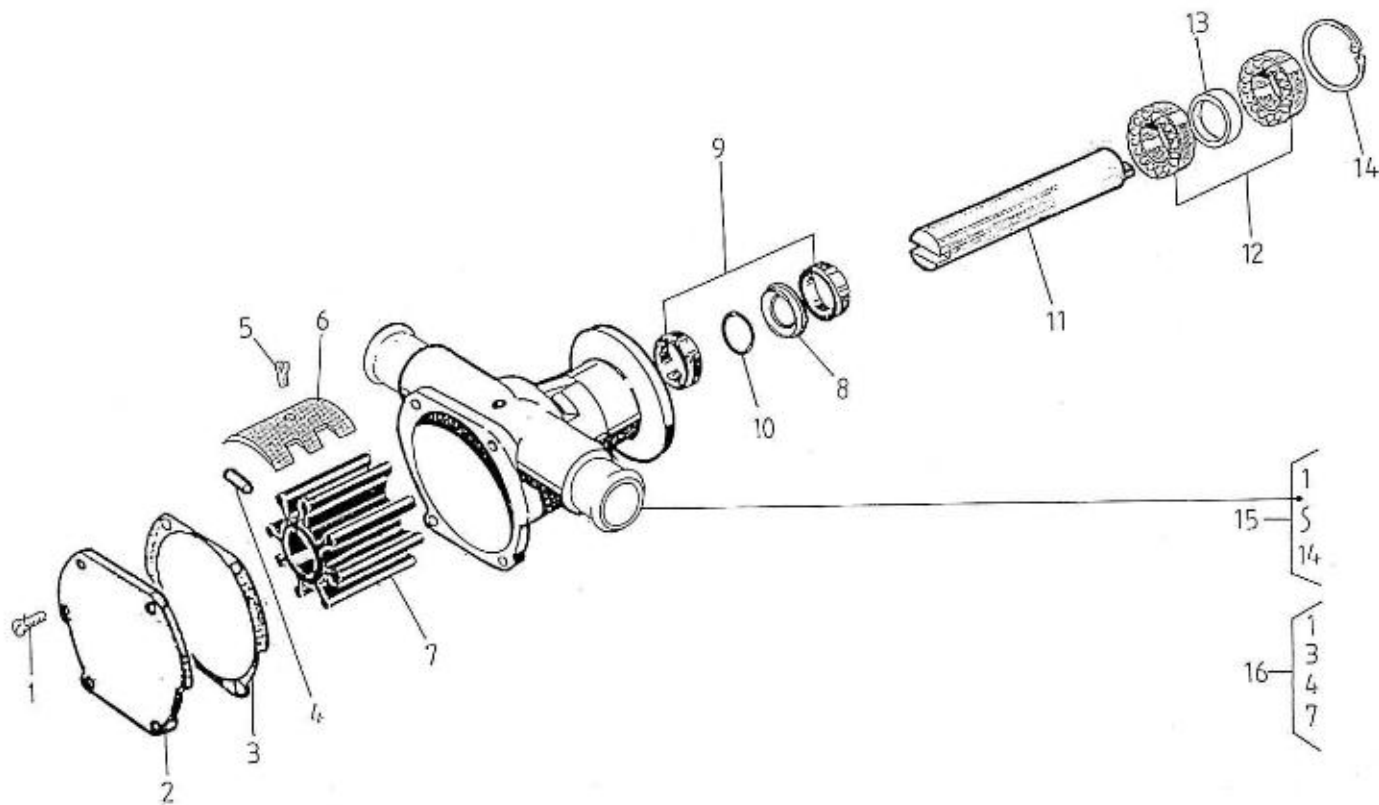

3.75HE STANDARD ENGINE / SEA WATER PUMP - DETAILS

Part number	Item	Désignation article	Quantity
970303686	1	SCREW,COVER W/PUMP F35B-9	6
970303691	2	COVER,WATER PUMP F4B-9	1
970504028	3	GASKET,F4B-9	1
970303687	4	SCREW,CAM WATER PUMP	1
970303687	5	SCREW,CAM WATER PUMP	1
970504034	6	CAM,WATER PUMP F4B-9	1
970434013	7	IMPELLER,WATER PUMP F 4B D 12	1
970307738	8	SPACER	1
970434031	9	RING,SEAL OIL W/PUMP F35B-9	2
970307744	10	O-RING	1
970307734	11	PUMP SHAFT	1
970303692	12	BEARING,CASE WATER PUMP F4B-9	2
970307739	13	SPACER	1
970303693	14	RING,RETAINING WATER PUMP F4B-	1
970307808	15	PUMP,WATER	1
970307749	16	REPAIR KIT	1