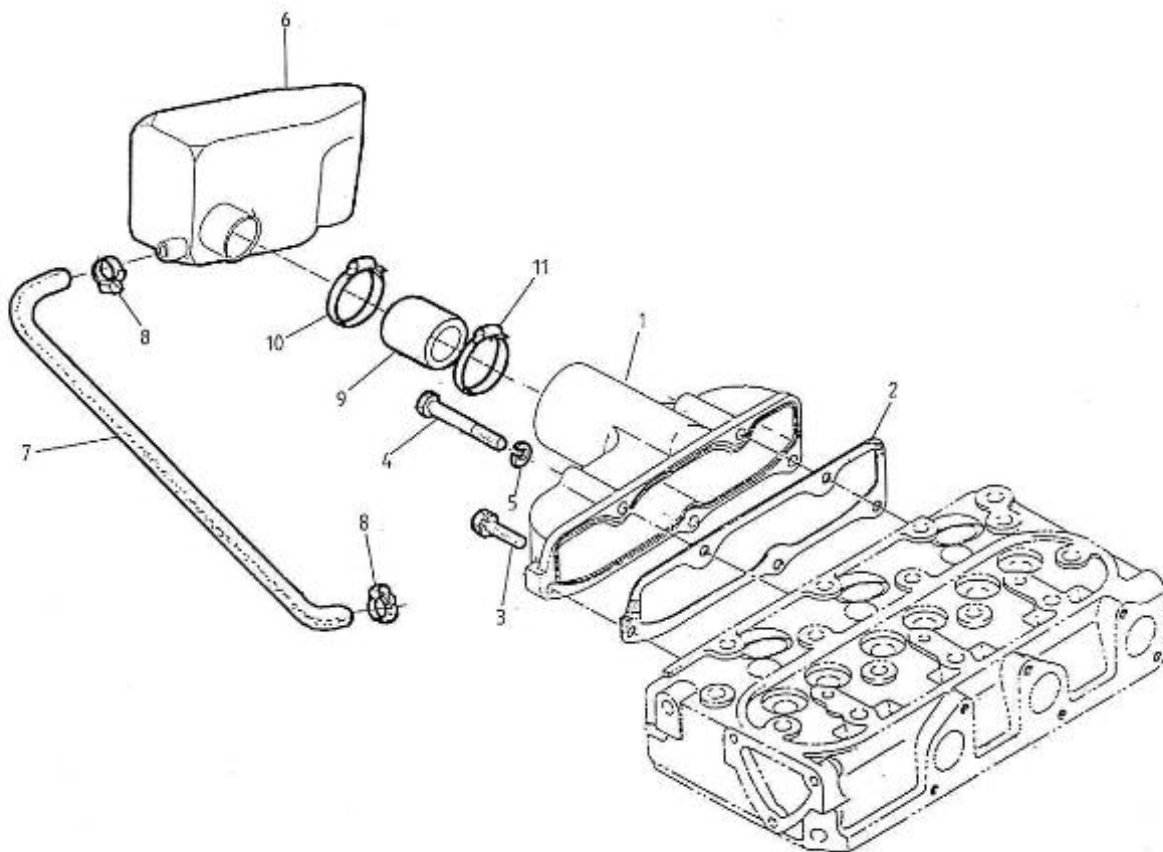

3.75HE STANDARD ENGINE / INTAKE MANIFOLD

Part number	Item	Désignation article	Quantity
970307829	1	MANIFOLD,INTAKE	1
970307828	2	GASKET,MANIFOLD NA	1
970490119	3	BOLT,M 6X 18	2
970302736	4	BOLT,M 6X 45	3
970119149	5	WASHER, SPRING D 6	1
970301330	6	FILTER,AIR HE	1
970302573	7	HOSE,CARTER DEAIR 2.40HE	1
970439306	8	CLAMP	2
970301611	9	HOSE,AIR FILTER 2. 40-2.60/HE	1
970634621	10	CLAMP,HOSE	1
970604533	11	CLAMP,HOSE 32-44	1