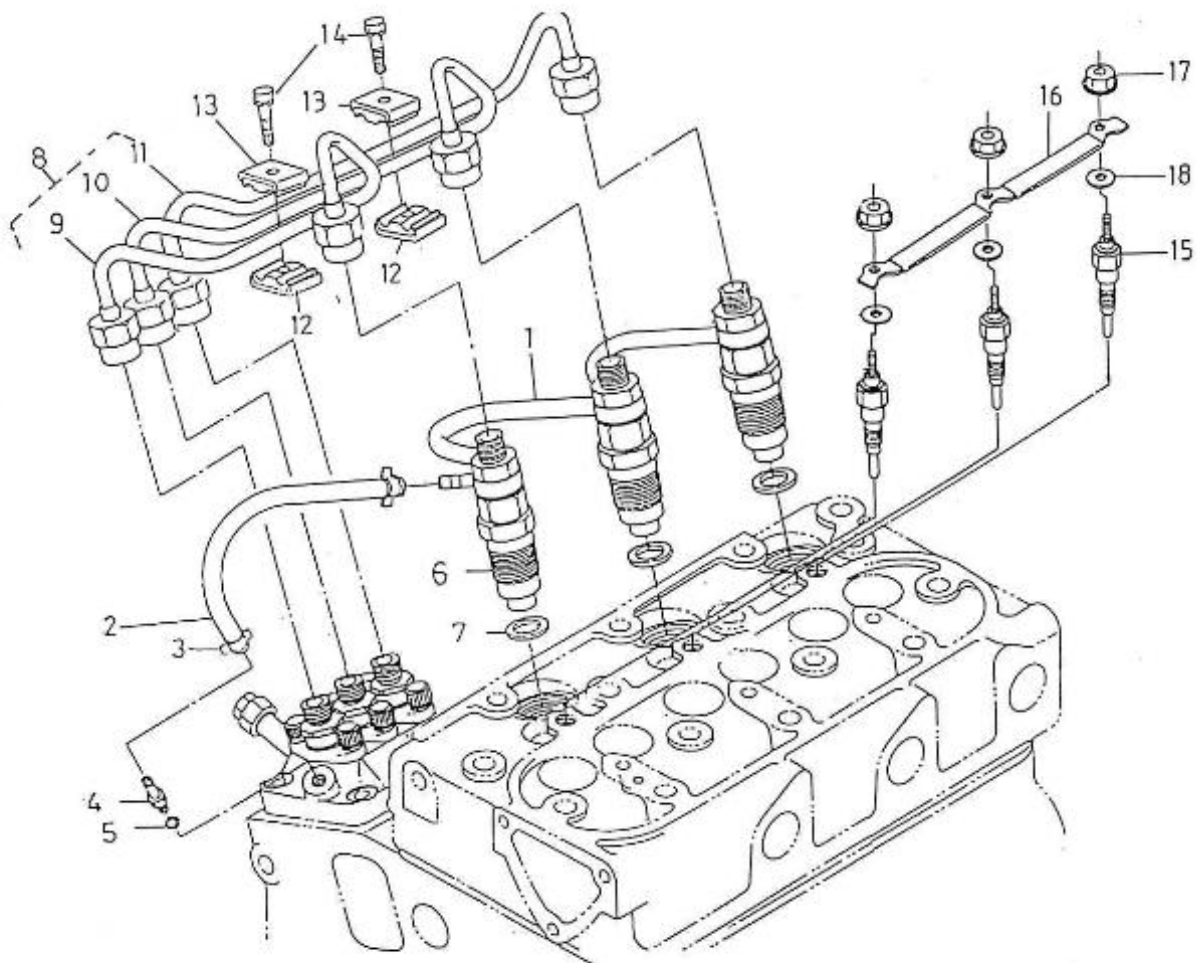

3.75HE STANDARD ENGINE / INJECTION NOZZLES AND PIPES

Part number	Item	Désignation article	Quantity
970314196	1	ASSY PIPE,OVER FLOW	1
970302167	2	HOSE,FUEL LEAKAGE D 3 L= 250	1
970310171	3	CLAMP	2
970142104	4	NOZZLE, FUEL OVERFLOW LINE	1
970150403	5	RING,SEAL	1
970307587	6	ASSY HOLDER,NOZZLE	3
970142109	7	GHASKET, RING INJECTORS	3
970307857	8	INJECTION PIPE	1
970307589	9	PIPE,INJECTION	1
970313892	10	PIPE,INJECTION	1
970314256	11	PIPE,INJECTION	1
970142114	12	CLAMP,FUEL LINES 1+2	2
970142115	13	CLAMP,FUEL-LINES 1+2	2
970492118	14	SCREW,M 5X 20 ROUND HEAD	2
970307591	15	GLOW PLUG	3
970307859	16	CORD,GLOW PLUG	1
970307593	17	NUT,FLANGE	3
970307594	18	WASHER,PLAIN	3