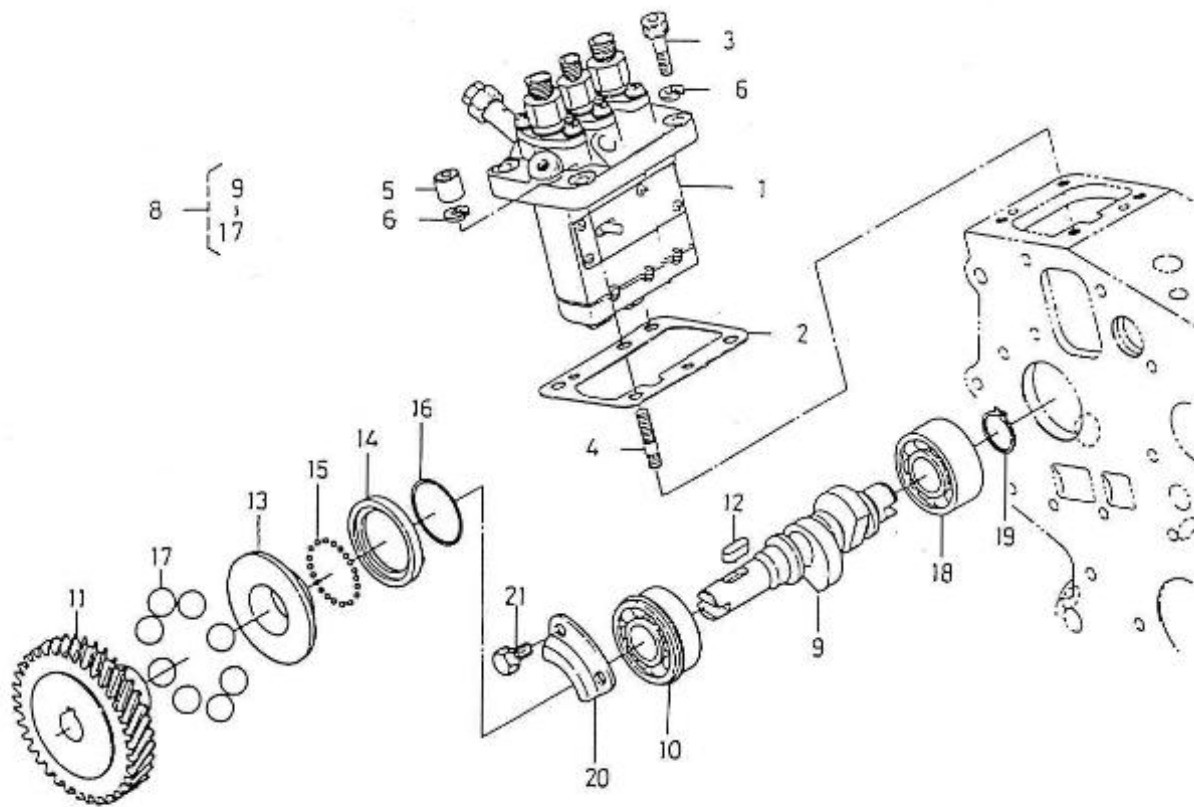

3.75HE STANDARD ENGINE / INJECTION AND FEED PUMP

Part number	Item	Désignation article	Quantity
970307860	1	ASSY PUMP,INJECTION	1
970307861	2	SHIM,INJ.PUMP 0.20	2
970307862	2	SHIM,INJ.PUMP 0.25	1
970142138	3	BOLT,SOCK M 6X 20	2
970142139	4	STUD,INJ.PUMP	2
970142140	5	NUT,CAP	2
970119149	6	WASHER, SPRING D 6	4
970307863	8	ASSY CAM SHAFT,FUEL	1
970314197	9	CAMSHAFT,FUEL	1
970142124	10	BEARING,CASE	1
970307602	11	GEAR,INJECTION PUMP	1
970491106	12	KEY,FEATHER	1
970142127	13	SLEEVE	1
970142129	14	COVER,BEARING 2. 40HE	1
970142130	15	BEARING,BALL CAMSHAFT 2.40HE	32
970492128	16	CIR-CLIP,GOVERNOR SLEEVE	1
970492132	17	BEARING,BALL GOVERNOR	8
970142134	18	BEARING,CASE	1
970142133	19	CIR-CLIP,EXTERNAL	1
970142136	20	STOPPER,FUEL CAMSHAFT 2.40	1
970140123	21	BOLT ,M 6X12	2