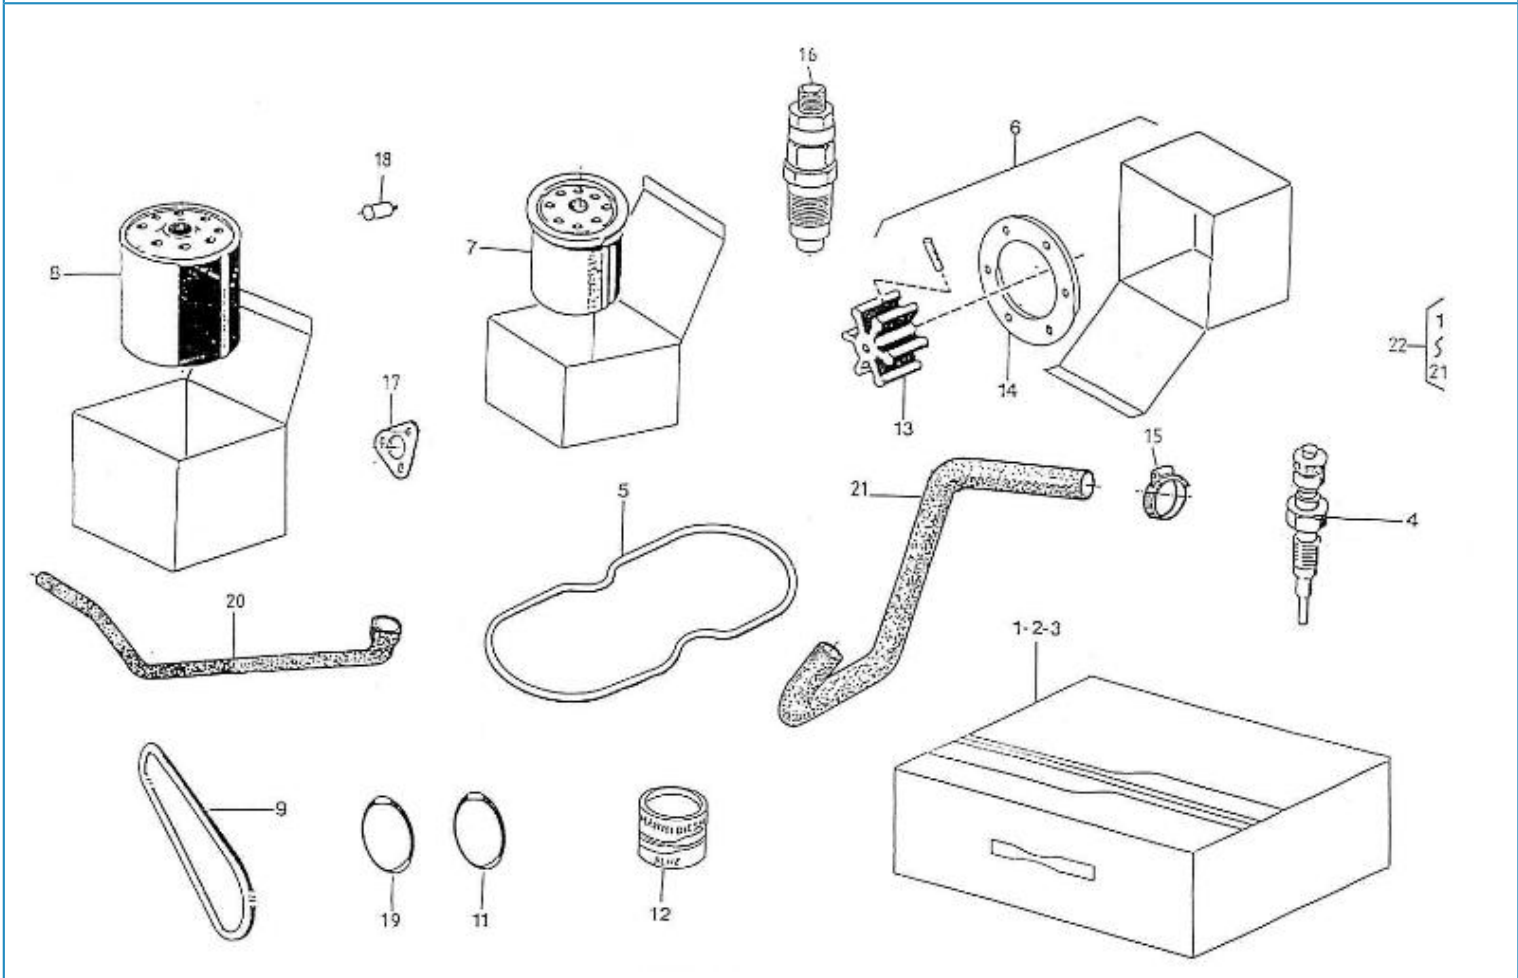

3.75HE STANDARD ENGINE / MAINTENANCE KIT

Part number	Item	Désignation article	Quantity
970310008	1	CASE	1
970301347	2	INSERT,CASE	1
970301348	3	INSERT,CASE BOTTOM	1
970307591	4	GLOW PLUG	1
970307839	5	GASKET,HEAD COVER	1
970307749	6	REPAIR KIT	1
970302697	7	FILTER,ELEMENT OIL 6.280	1
970622350	8	FILTER,FUEL	1
970307133	9	V-BELT	1
970494025	11	O-RING	1
970301521	12	PAINT,NANNI BLUE 125CC	1
970434013	13	IMPELLER,WATER PUMP F 4B D 12	1
970504028	14	GASKET,F4B-9	1
970604526	15	CLAMP,HOSE 22-32	4
970307587	16	ASSY HOLDER,NOZZLE	1
970307152	17	GASKET	1
970856011	18	BULB 12V-2W	1
970307177	19	O-RING	2
970307810	20	HOSE	1
970307832	21	HOSE	1