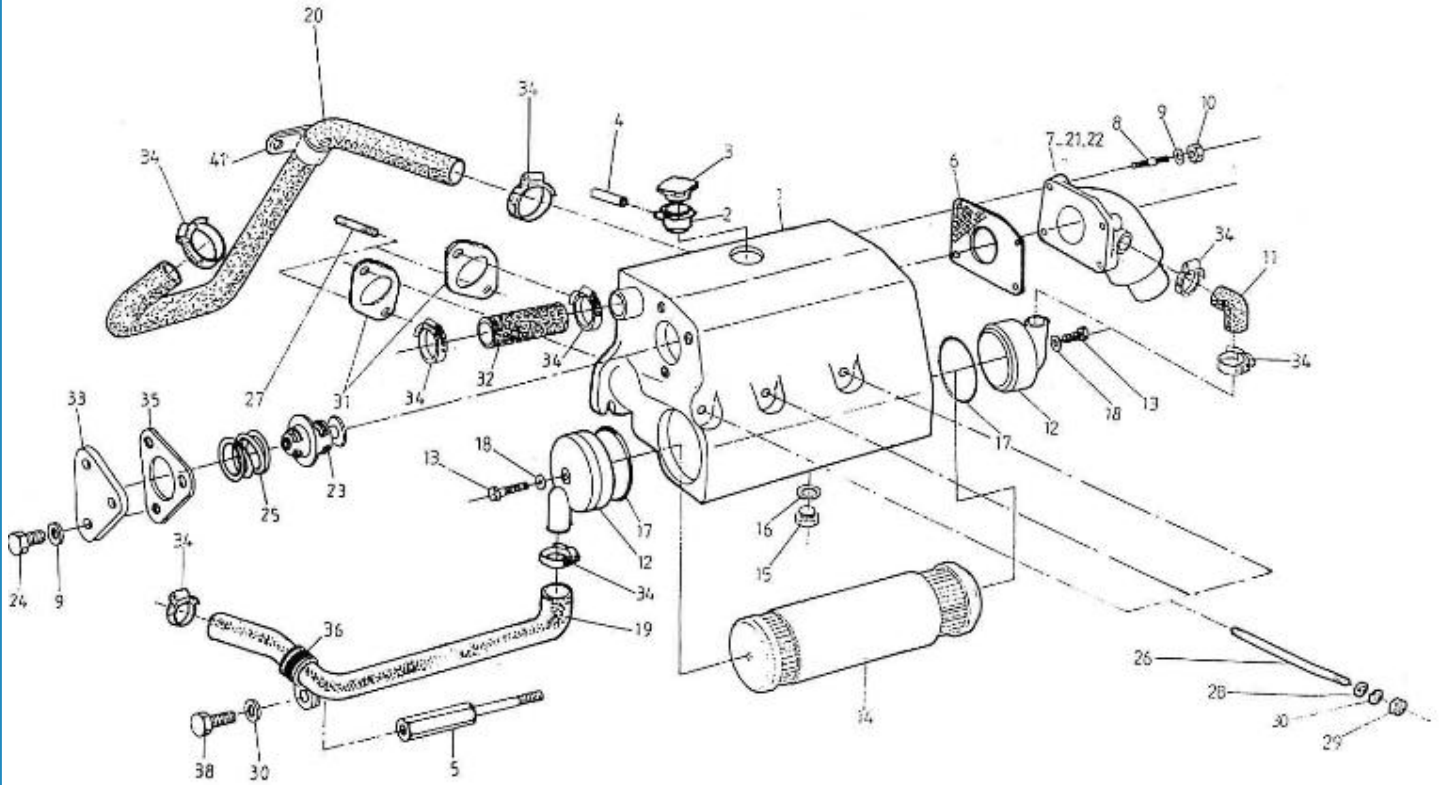

3.75HE STANDARD ENGINE / HEAT EXCHANGER

Part number	Item	Désignation article	Quantity
970307882	1	HOUSING,HEATEXCHANGER	1
970300151	2	FILLING,NECK WATER	1
970604614	3	CAP,FILLING 0, 7 DOUBLE SEAL	1
970300077	4	HOSE,D 8 L= 450	1
970307899	5	SPACER	1
970119139	9	WASHER,CORRUGATED D8	3
970307018	11	HOSE	1
970307716	12	COVER	2
970301263	13	BOLT,M 8X 45 -A2-	2
970307715	14	TUBE,STACK	1
970875506	15	PLUG	1
970300306	16	GASKET,RING D14	1
KSAV03	17	HEAT EXCHANGER GASKET KIT	1
970300288	18	GASKET,M8	2
970307810	19	HOSE	1
970307832	20	HOSE	1
970307282	23	THERMOSTAT	1
970119141	24	BOLT,HEX M8X 20	3
970307014	25	SPRING	1
970307131	26	STUD	3
970154026	27	STUD,M 6X 22	3
970635459	28	WASHER,PLAIN D 6	6
970635460	29	NUT,M 6	7
970119149	30	WASHER, SPRING D 6	9
970144512	31	GASKET,EXHAUST MANIFOLD 2. 40	3
970300065	32	HOSE,D25 L= 75	1
970307023	33	COVER	1
970604526	34	CLAMP,HOSE 22-32	8
970307152	35	GASKET	1
970304071	36	CLAMP	1
970609601	37	BOLT,HEX M 6X 12	1
970439910	38	BOLT,HEX M 6X 16	2
970307019	39	BRACKET	1
970304072	40	CLAMP	1