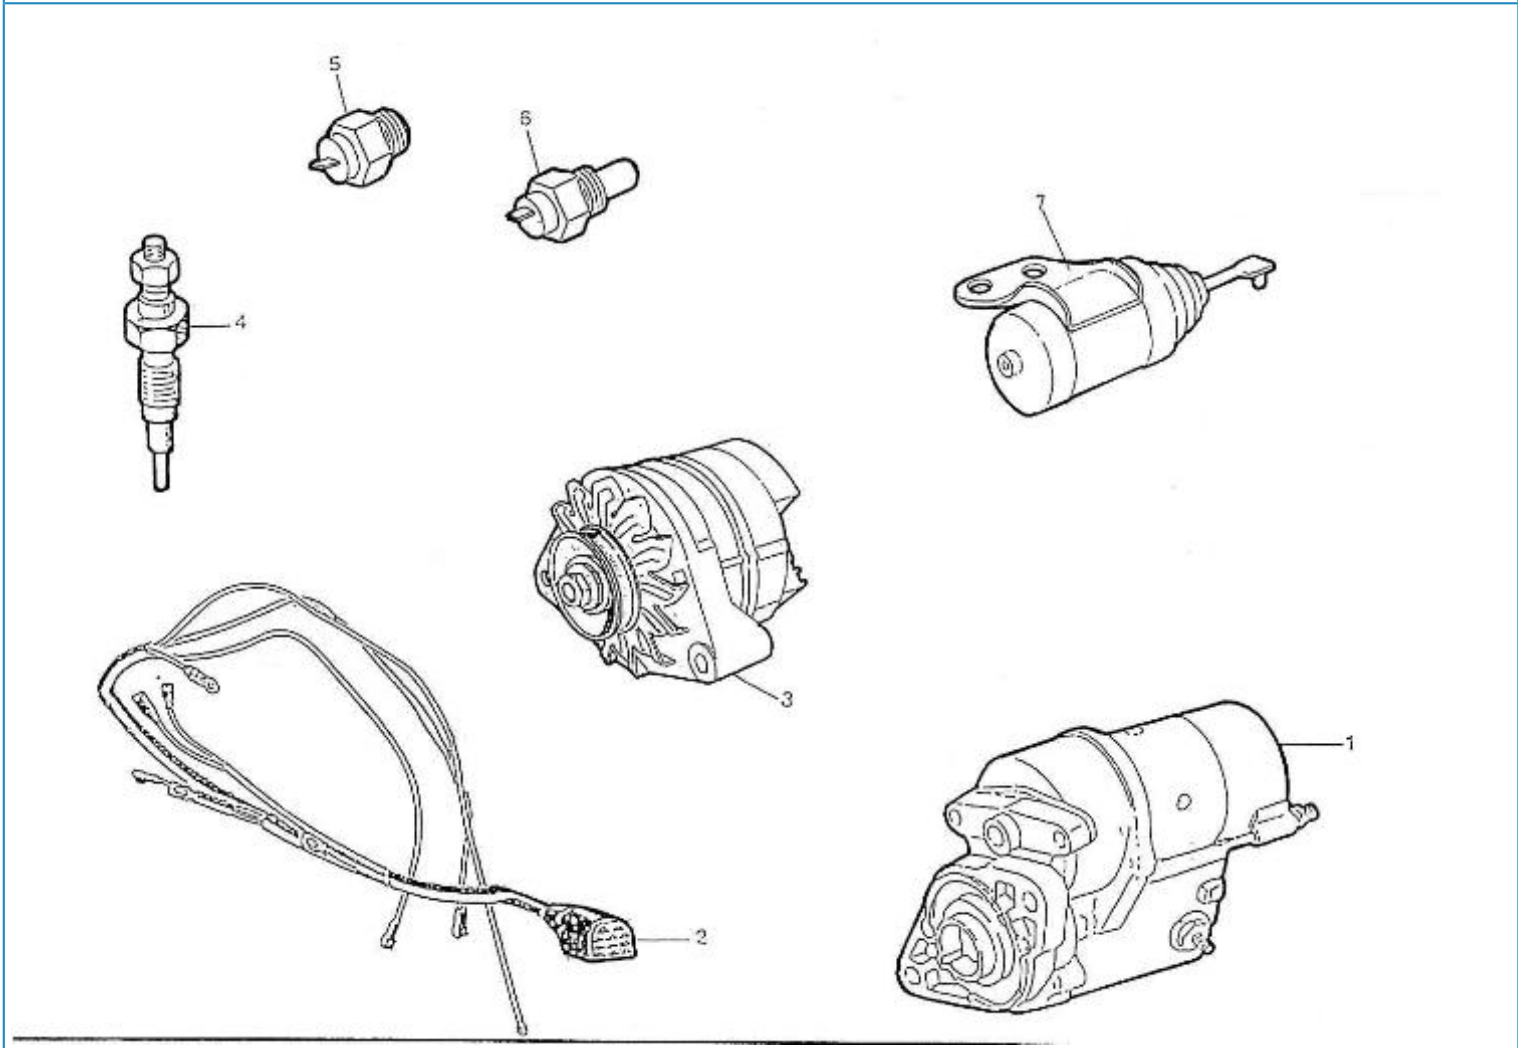

3.75HE STANDARD ENGINE / ELECTRICAL EQUIPMENTS

Part number	Item	Désignation article	Quantity
970497303	1	STARTER,MOTOR 12V 0,8KW 1P	1
970302661B	2	WIRING	1
970307522	3	ALTERNATOR,14V-60A	1
970307591	4	GLOW PLUG	1
970851700	5	SWITCH,OIL	1
970851607	6	TEMPERATURE SWITCH	1
970307669	7	SOLENOID,STOP	1