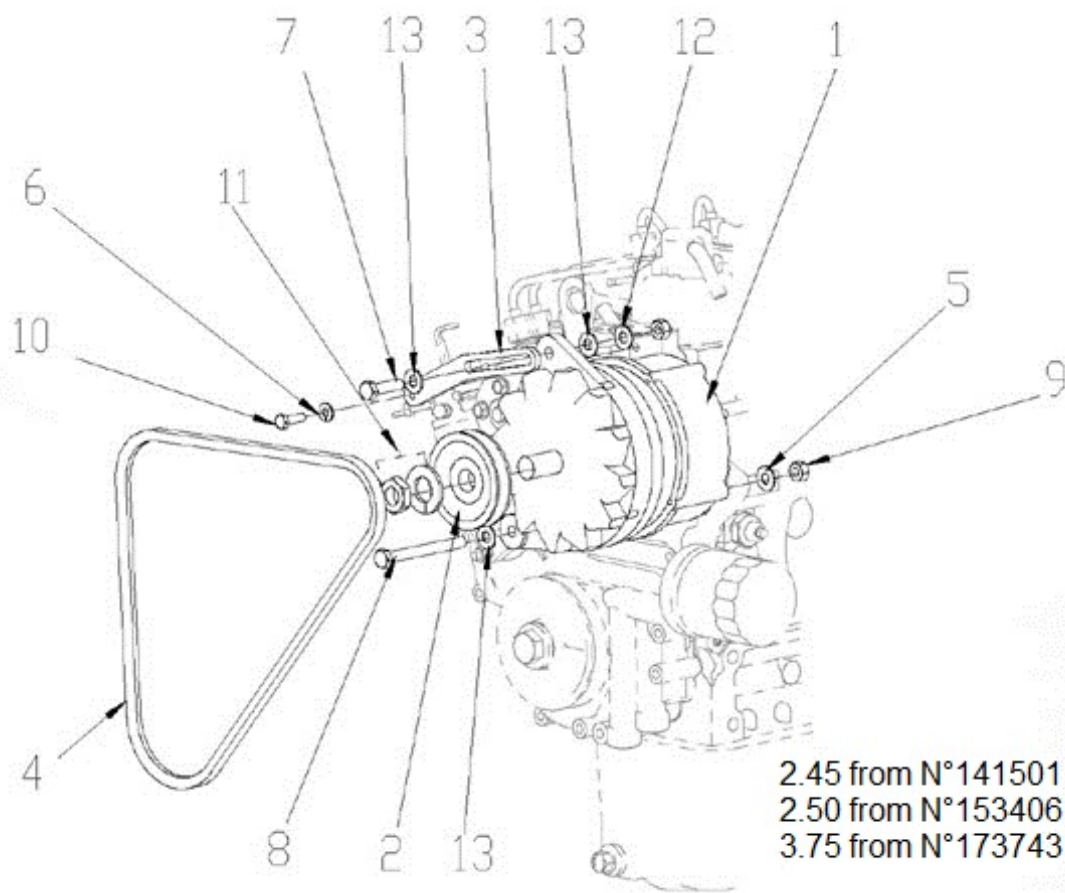

3.75HE STANDARD ENGINE / ALTERNATOR

Part number	Item	Désignation article	Quantity
970307448	1	SUPPORT,ALTERNATOR	1
48201149	1	ALTERNATOR 12V-70A	1
970307495	2	BOLT	1
95312304	2	PULLEY	1
95203081	3	TIGHTNER	1
970039794	3	WASHER	1
48108138	4	V BELT	1
970307532	4	NUT	1
970119139	5	WASHER,CORRUGATED D8	1
970307522	5	ALTERNATOR,14V-60A	1
970119149	6	WASHER, SPRING D 6	1
970307194	6	PULLEY	1
970307533	7	REGULATOR,ALTERNATOR	1
970119148	7	BOLT, HEX M 8X 30	1
970307133	8	V-BELT	1
970300261	8	BOLT,HEX M 8X 80	1
970307449	9	TIGHTENER,V-BELT	1
970027322	9	NUT,M 8	2
970644006	10	BOLT,HEX M 6X 20	1
970304050	10	WASHER	1
970024016	11	BOLT,HEX M 8X 40	1
970119138	12	WASHER,SPRING D 8	1
970027322	13	NUT,M 8	2
970027323	13	WASHER,PLAIN D 8	3
970300261	14	BOLT,HEX M 8X 80	1
970439910	15	BOLT,HEX M 6X 16	1
970119149	16	WASHER, SPRING D 6	1