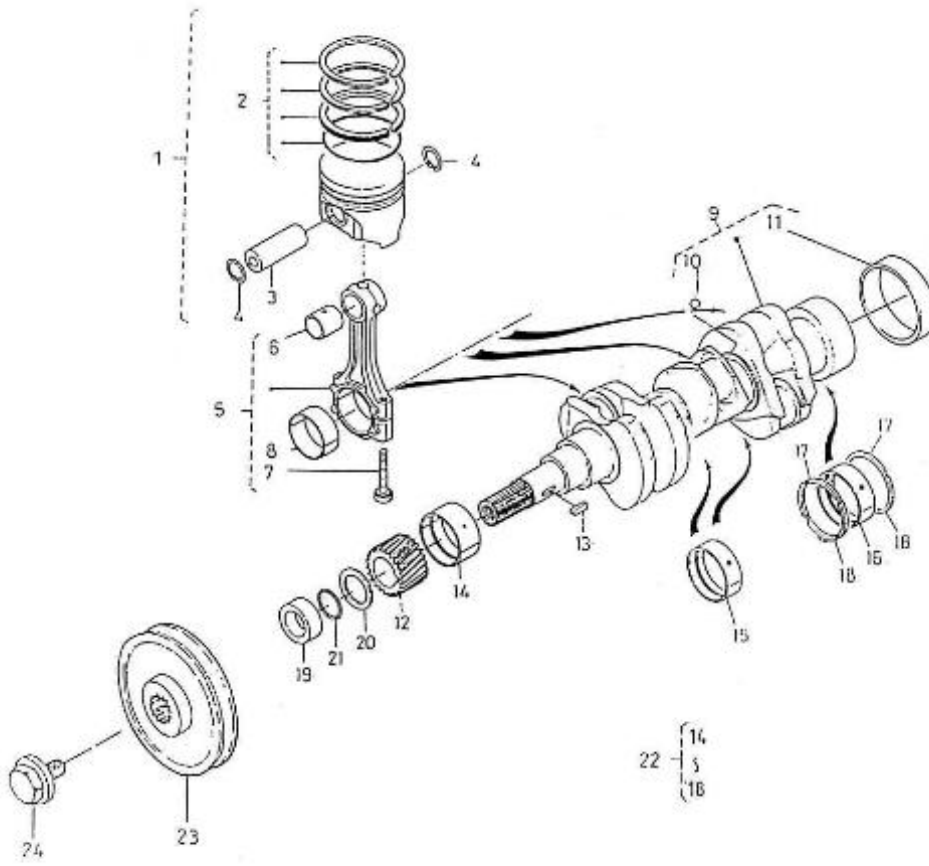

3.75HE STANDARD ENGINE / CRANKSHAFT-PISTONS

Part number	Item	Désignation article	Quantity
970307550	1	PISTON	3
970307554	1	PISTON + 0.25 MM	3
970307556	2	ASSY RING,PISTON +0.25	3
970307555	2	SET,PISTON RING	3
970307557	3	PIN,PISTON	3
970491504	4	CIR-CLIP	6
970307558	5	ASSY ROD,CONNECTING	3
970307559	6	BUSH,PISTON PIN	3
970141513	7	BOLT, CONN.ROD 2.40	6
970141514	8	METAL, CONN.ROD STD.	3
970307562	8	METAL,CRANK PIN 04	3
970314255	9	COMP.CRANKSHAFT	1
970307564	10	BALL	3
970151513	11	SLEEVE,CRANKSHAFT	1
970141520	12	GEAR, CRANKSHAFT 2.40	1
970491106	13	KEY,FEATHER	1
970141525	14	METAL, CRANKSHAFT 1 STD 2.40	1
970141556	14	METAL, CRANKSHAFT 1 0.04	1
970307572	15	METAL,CRANK SHAFT	2
970307571	15	METAL,CRANK SHAFT	2
970307573	15	METAL,CRANKSHAFT3 04	2
970491526	16	METAL,CRANKSHAFT 2 STD	1
970491557	16	METAL,CRANKSHAFT 2 0.40	1
970491547	16	METAL,CRANKSHAFT 2 0.20	1
970491548	17	METAL,SIDE 1 0.02	2
970491527	17	METAL,SIDE 1 STD	2
970491558	17	METAL,SIDE 1 0.04	2
970491549	18	METAL,SIDE 2 0.02	2
970491528	18	METAL,SIDE 2 STD	2
970491559	18	METAL,SIDE 2 0.04	2
970141523	19	COLLAR, CRANKSHAFT 2.40	1
970141522	20	RING, CRANKSHAFT 2.40	1
970141524	21	O-RING,CRANKSHAFT 2.40	1
970313430	23	PULLEY,FAN DRIVE	1
970141517	24	BOLT, CRANKSHAFT PULLY	1