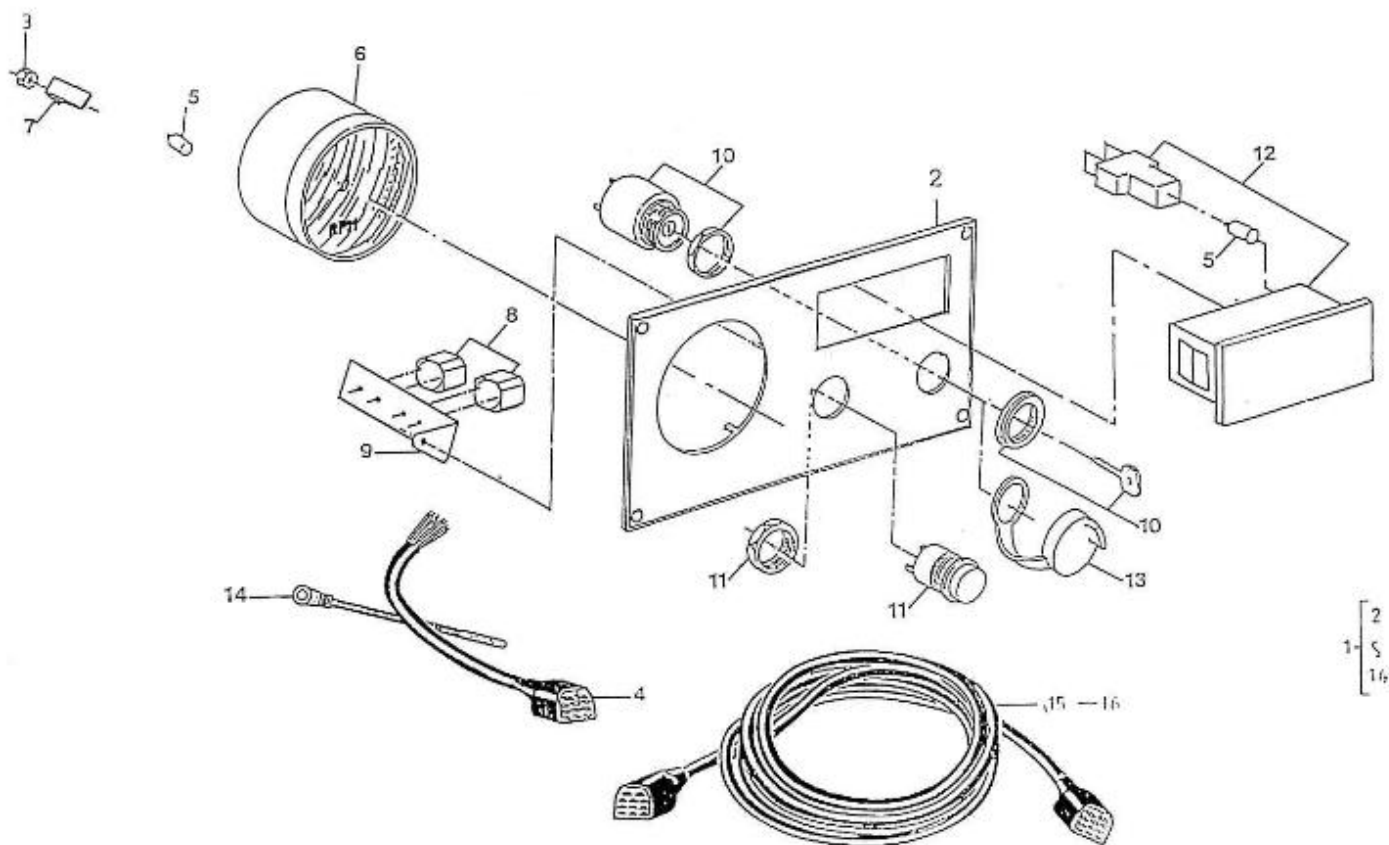

3.75HE STANDARD ENGINE / INSTRUMENT PANELS

Part number	Item	Désignation article	Quantity
970302214	2	PLATE,PANEL 1 INSTRUMENT	1
970301191	3	NUT,M 4 A2	4
970302662	4	WIRING,PANEL 1 INSTR. (11P	1
970856011	5	BULB 12V-2W	5
970300920	7	CLAMP,INSTRUMENTS	4
970302684	8	BUZZER,SONITRON SMA 24A P17.05	2
970302667	10	SWITCH,BOSCH STARTER + GLOWING	1
970300967	11	BUTTON,PUSH	1
970856005	12	INDICATORI OTTICI A 4 SPIE	1
970304021	13	COVER	1
970304019	14	CABLEBINDER,PLASTIC 4.8X195	1
970302666	15	WIRING,INTERMEDIATE 8MTR 11POS	1
970302665	16	WIRING,INTERMEDIATE 4MTR 11POS	1