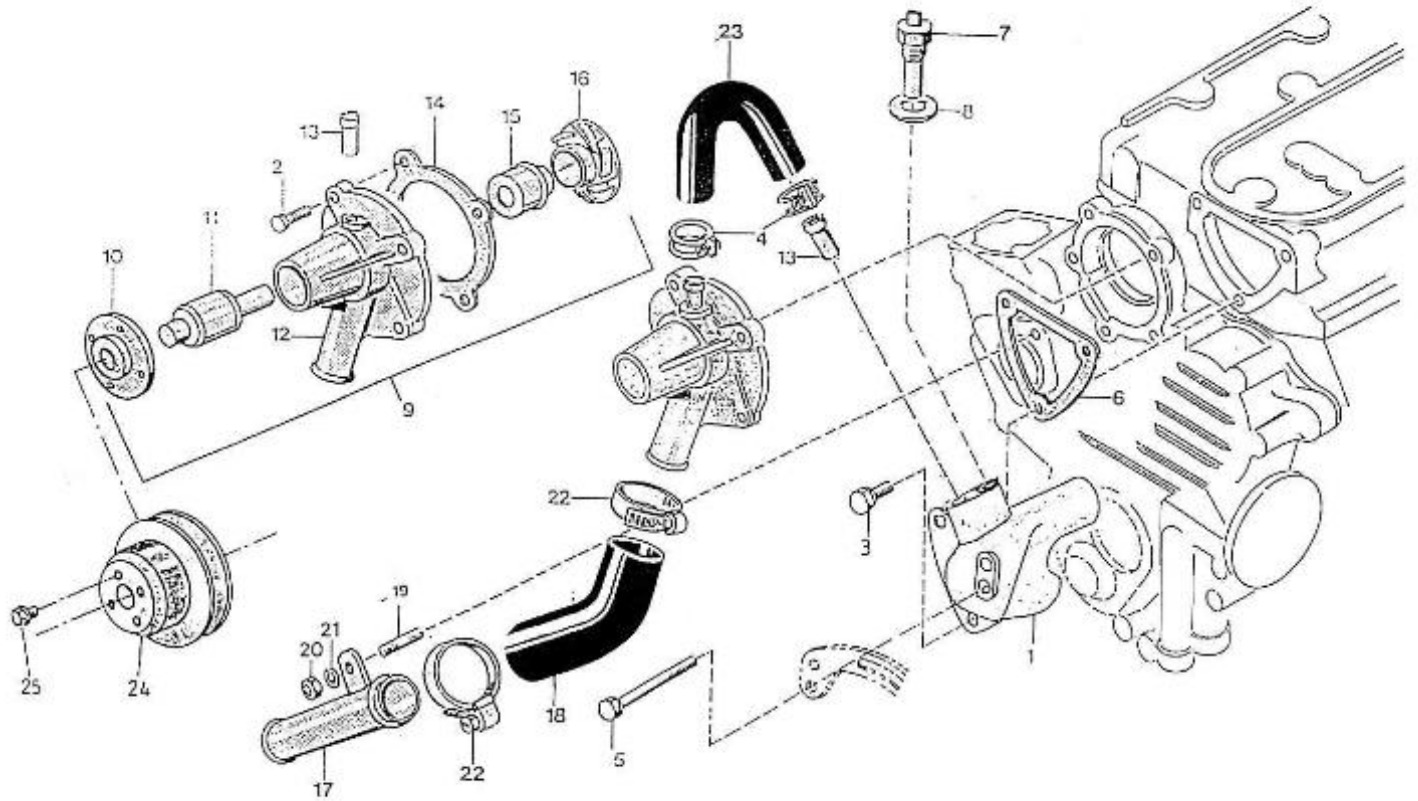

3.75HE STANDARD ENGINE / FRESH WATER PUMP

Part number	Item	Désignation article	Quantity
970144320	1	FLANGE,WATER INTAKE 2. 40HE	1
970491537	2	BOLT,M 6X 25	4
970639902	3	BOLT,SOCK M 6X 16	2
970439306	4	CLAMP	2
970144311	5	BOLT	1
970300299	6	GASKET,FLANGE	1
970851607	7	TEMPERATURE SWITCH	1
970300306	8	GASKET,RING D14	1
970307624	9	ASSY PUMP,WATER	1
970307625	10	FLANGE,WATER PUMP	1
970307626	11	BEARING,BALL(RADIAL)	1
970307629	13	PIPE,WATER RETURN	2
970315053	14	GASKET,WATER PUMP	1
970307627	15	ASSY SEAL,MECHANICAL	1
970307628	16	IMPELLER,WATER PUMP	1
970144306	17	PIPE,WATER PUMP 2.40	1
970144307	18	HOSE,ELBOW WATER PUMP 2.40	1
970144308	19	STUD	1
970151133	20	NUT,M 6	1
970119149	21	WASHER, SPRING D 6	1
970434506	22	CLAMP,HOSE 13-20	2
970144310	23	HOSE,WATER RETURN 2.40	1
970144312	24	PULLEY	1
970141015	25	BOLT, M6X10	4