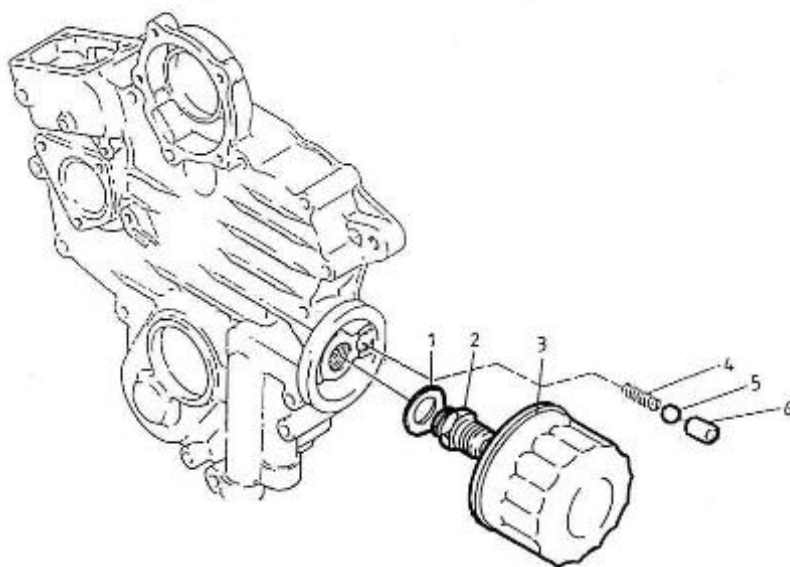

3.75HE STANDARD ENGINE / OIL FILTER

Part number	Item	Désignation article	Quantity
970140211	1	WASHER, PLAIN	1
970302728	2	NIPPLE	1
970302697	3	FILTER,ELEMENT OIL 6.280	1
970140216	4	SPRING	1
970140218	5	BEARING, BALL	1
970140217	6	SEAT	1