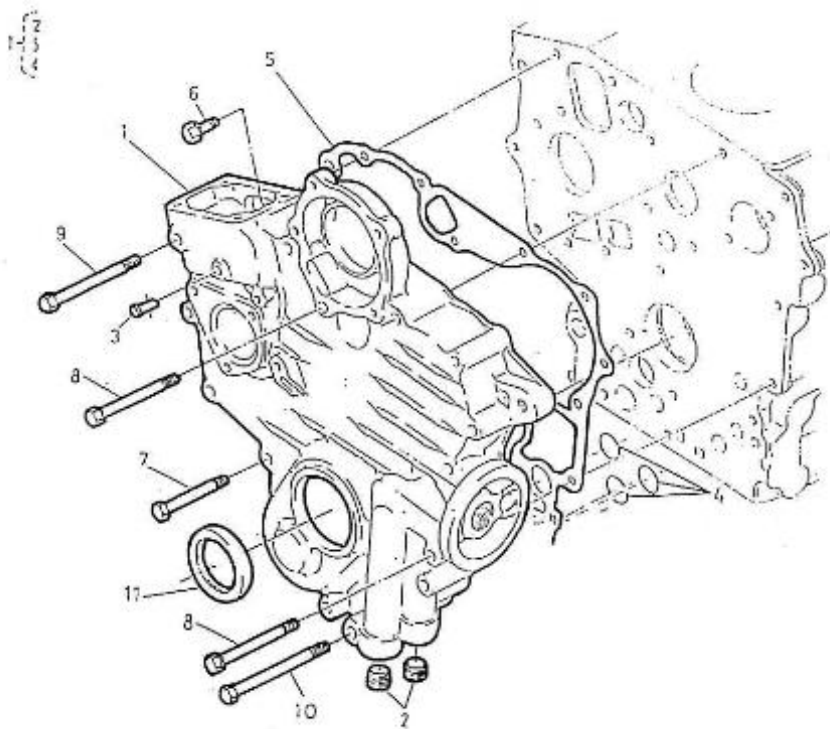

3.75HE STANDARD ENGINE / TIMING GEAR CASE

Part number	Item	Désignation article	Quantity
970307619	1	COMP CASE,GEAR	1
970140202	2	PLUG, SOCK	2
970140204	3	PIN, TIMING COVER 2.40	1
970490203	4	O-RING	3
970140205	5	GASKET, TIMING CASE 2.40	1
970490119	6	BOLT,M 6X 18	1
970302737	7	BOLT,M 6X 50	10
970140208	8	BOLT	3
970307621	9	BOLT	1
970307622	10	BOLT	1
970307623	11	SEAL,OIL	1